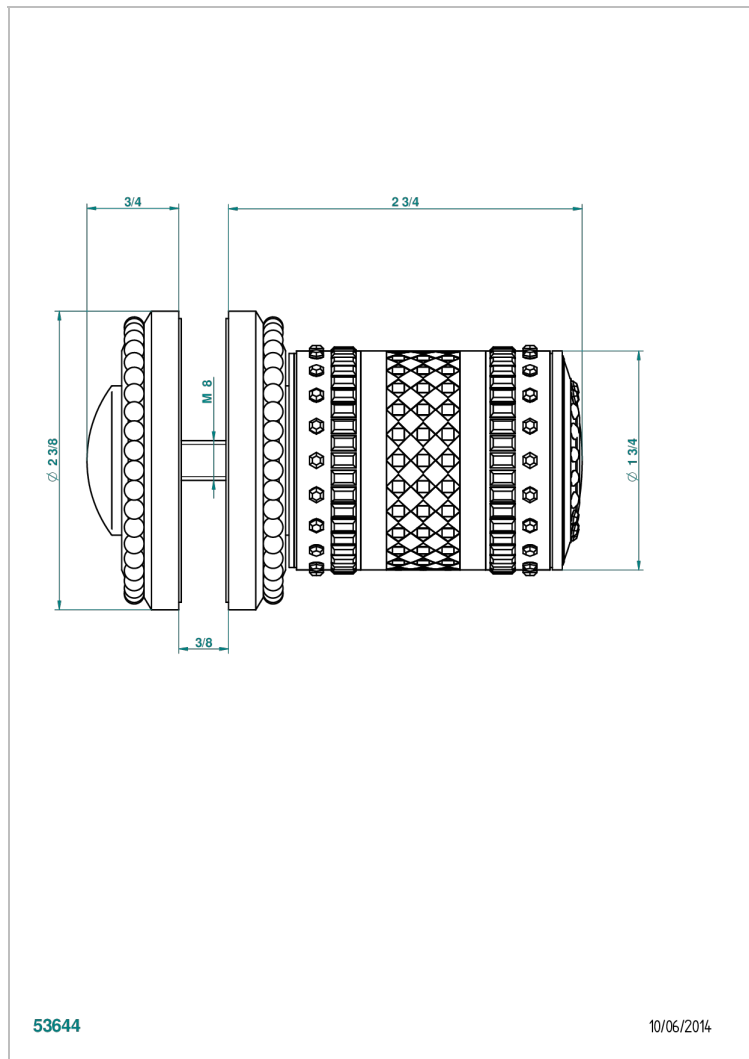

# MONTE CARLO, GOLD PORCELAIN

U8B-639V

Large door knob

THG<sup>®</sup>  
PARIS

## CHARACTERISTIC

- Monte Carlo, gold porcelain
- Large door knob

Varnished matt antique red copper (color finish) - H07