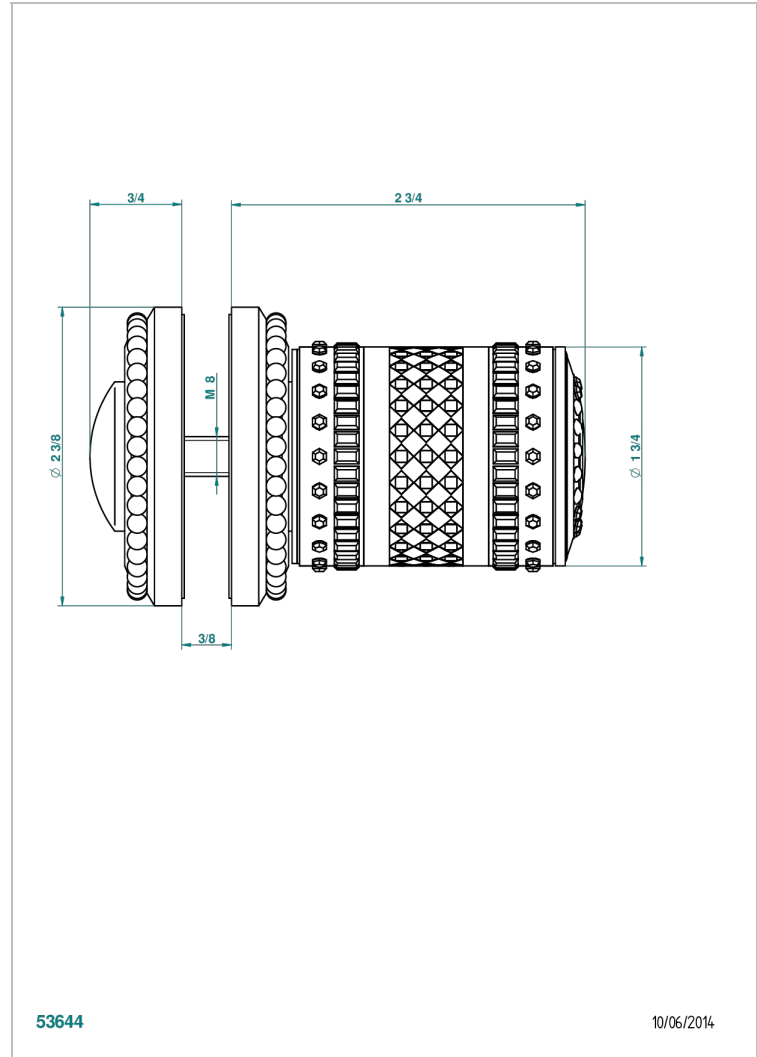

MONTE CARLO, GOLD PORCELAIN

U8B-639V

Large door knob

THG[®]
PARIS

CHARACTERISTIC

- Monte Carlo, gold porcelain
- Large door knob

AVAILABLE FINITIONS

Antique nickel - H28
Black ceram - D30
Lacquered light bronze - D01
Matt chrome - C02
Matt gold - F07
Matt nickel (color finish) - C01

Polished chrome (color finish) - A02
Polished chrome / Polished gold (color finish) - G02
Polished gold (color finish) - F01
Polished nickel - B01
Soft gold - F30
Soft matt gold - F31

Varnished matt antique red copper (color finish) - H07