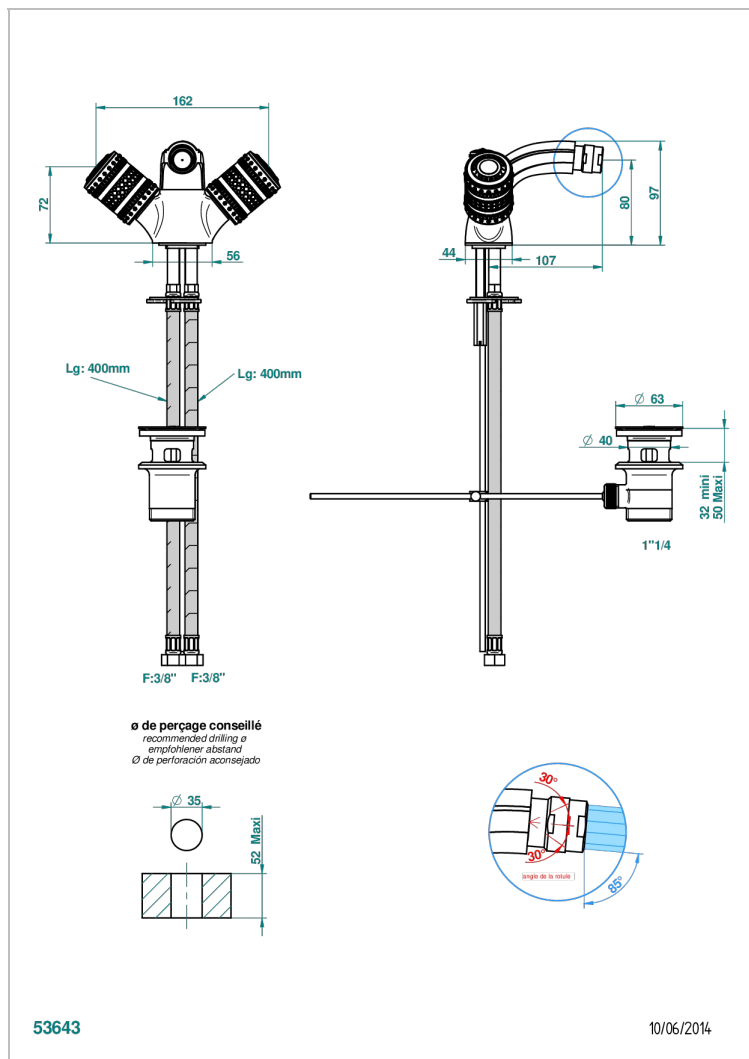

MONTE CARLO, WHITE GOLD PORCELAIN

U8C-3202

1-hole bidet mixer with swivel jet handshower with waste

CHARACTERISTIC

- ACS : 17ACCLY613
- NF : NF EN 200 - IA - Chrome

STANDARDS

TECHNICAL SPECS

- Recommandé : 3 bars (max. 5 bars) - Advised : 43,5 psi (max. 72 psi)
- 15 l/min à 3 bars (4 gpm at 43.5 psi)

Varnished matt antique red copper (color finish) - H07