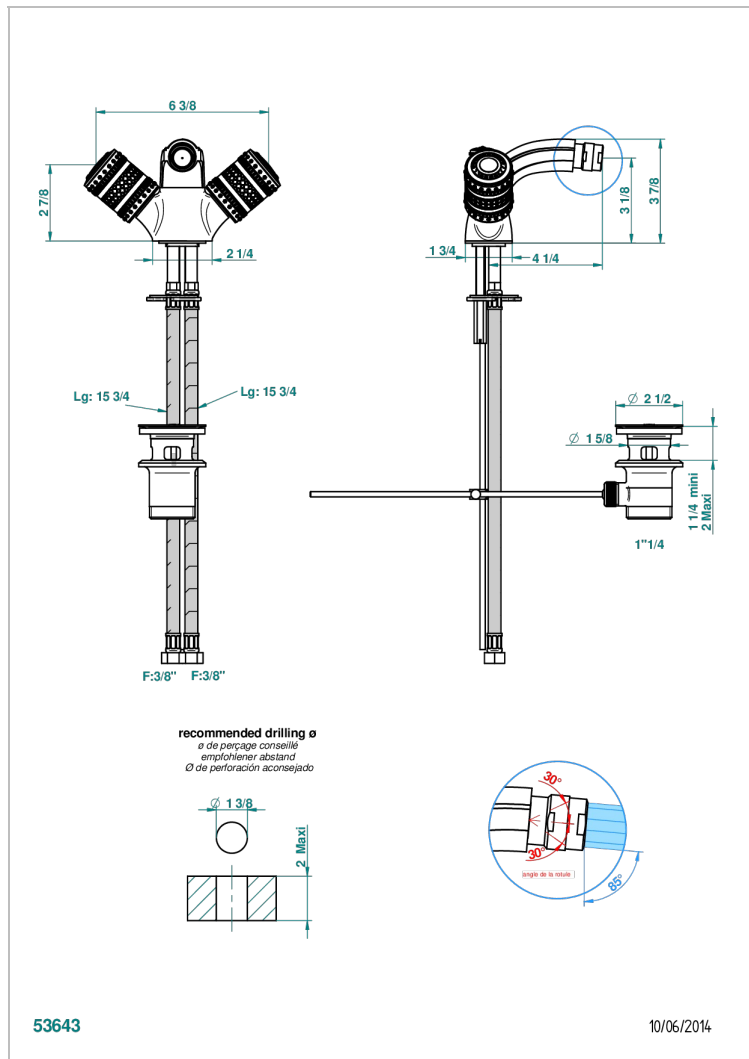

MONTE CARLO, WHITE GOLD PORCELAIN

U8C-3202

1-hole bidet mixer with swivel jet handshower with waste

CHARACTERISTIC

- ACS : 17ACCLY613
- NF : NF EN 200 - IA - Chrome

STANDARDS

TECHNICAL SPECS

- Recommandé : 3 bars (max. 5 bars) - Advised : 43,5 psi (max. 72 psi)
- 15 l/min à 3 bars (4 gpm at 43.5 psi)

Varnished matt antique red copper (color finish) - H07