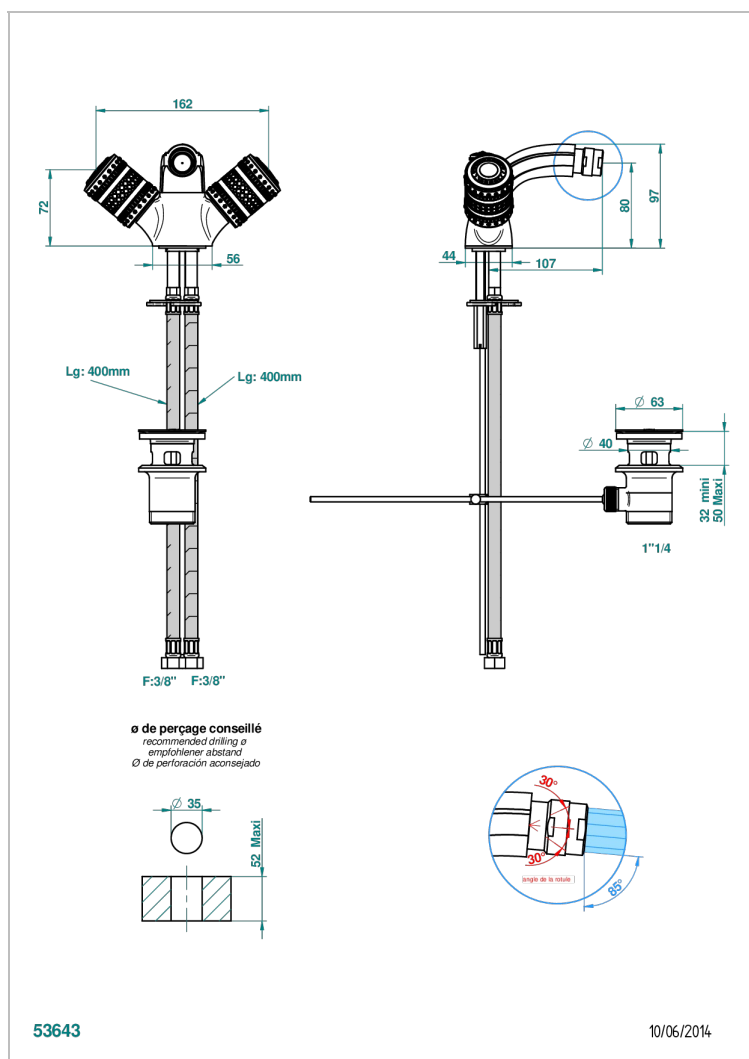

# MONTE CARLO, WHITE GOLD PORCELAIN

U8C-3202

1-hole bidet mixer with swivel jet handshower with waste

## CHARACTERISTIC

- ACS : 17ACCLY613
- NF : NF EN 200 - IA - Chrome