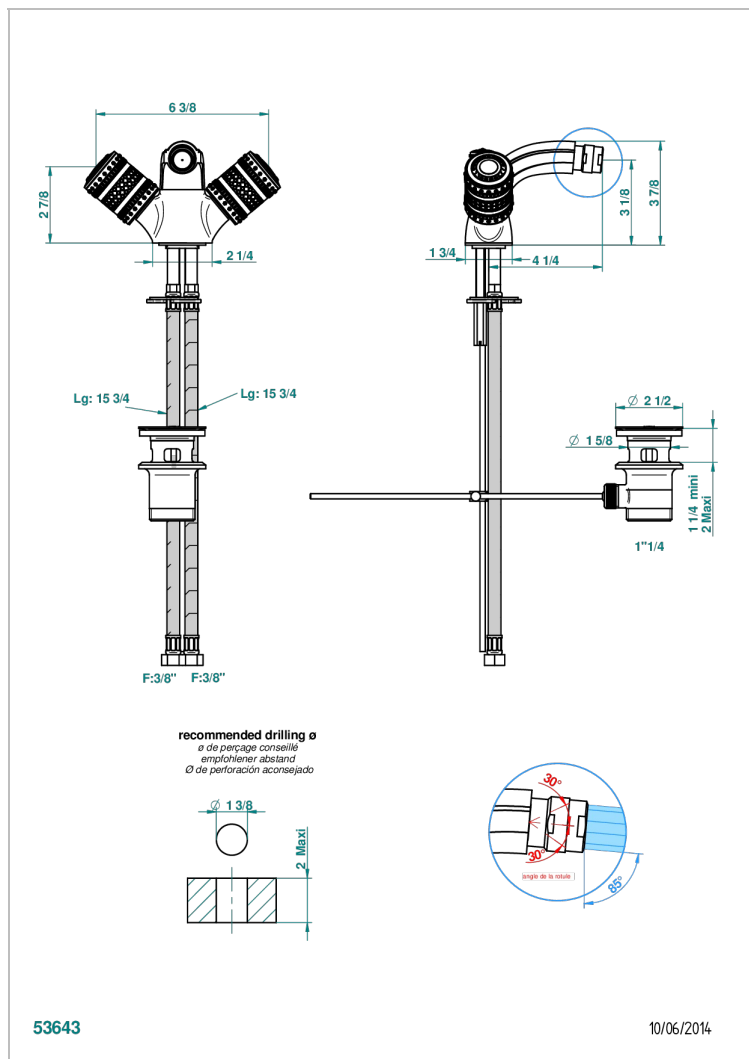

# MONTE CARLO, WHITE GOLD PORCELAIN

U8C-3202

1-hole bidet mixer with swivel jet handshower with waste

## CHARACTERISTIC

- ACS : 17ACCLY613
- NF : NF EN 200 - IA - Chrome