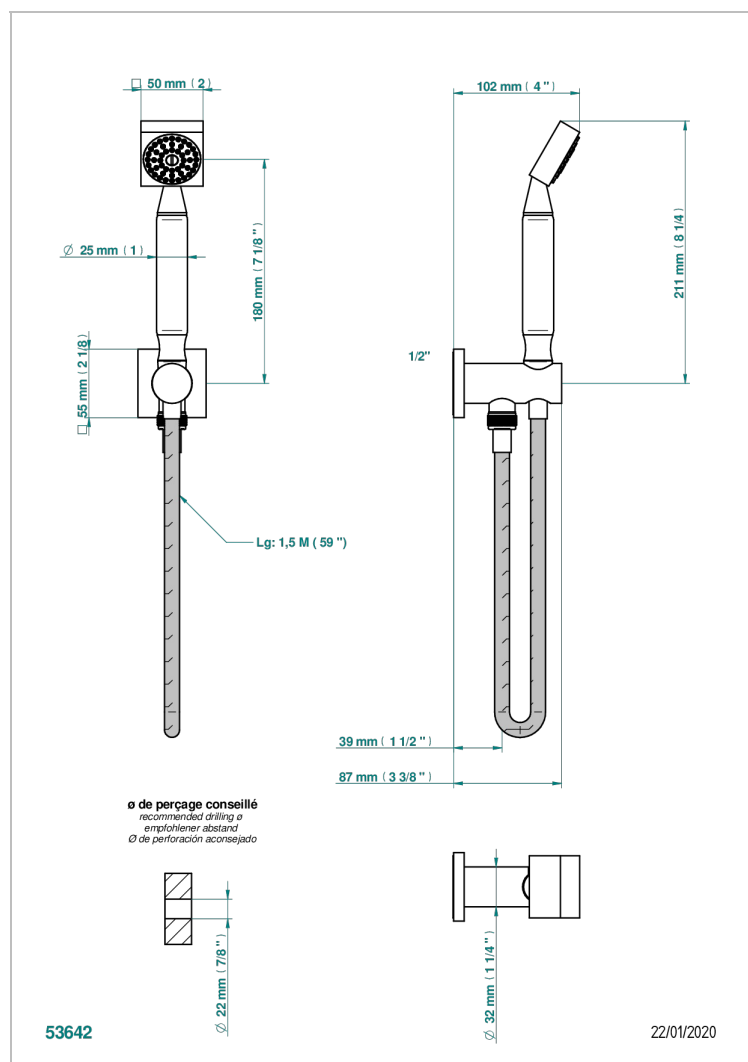

BELUGA WITH LEVER HANDLES

G1U-54/US

Wall mounted handshower with integrated fixed hook

CHARACTERISTIC

- Beluga with lever handles
- Wall mounted handshower with integrated fixed hook

TECHNICAL SPECS

- Recommandé : 3 bars (max. 5 bars) - Advised : 43,5 psi (max. 72 psi)
- 9,5 l/min à 3 bars (2.5 gpm at 43.5 psi)