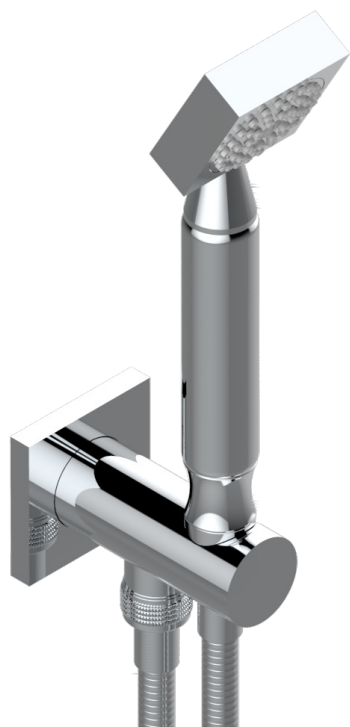

BELUGA WITH LEVER HANDLES

G1U-54/US

Wall mounted handshower with integrated fixed hook

CHARACTERISTIC

- Beluga with lever handles
- Wall mounted handshower with integrated fixed hook

TECHNICAL SPECS

- Recommandé : 3 bars (max. 5 bars) - Advised : 43,5 psi (max. 72 psi)
- 9,5 l/min à 3 bars (2.5 gpm at 43.5 psi)

AVAILABLE FINITIONS

Black ceram - D30

Blush PVD - H62

Brass color PVD - H49

Brown bronze color PVD - F33

Chrome polished - A02

Chrome polished / gold polished - G02

Copper antique matt, coated - H07

Gold color PVD - H52

Gold mat - F07

Gold polished - F01

Graphite PVD - H64

Light coated bronze - D01

Matt Umber PVD - H67

Matt blush PVD - H60

Matt brass color PVD - H50

Nickel color PVD - H55

Nickel polished - B01

Soft gold - F30

Soft matt gold - F31

Umber PVD - H66