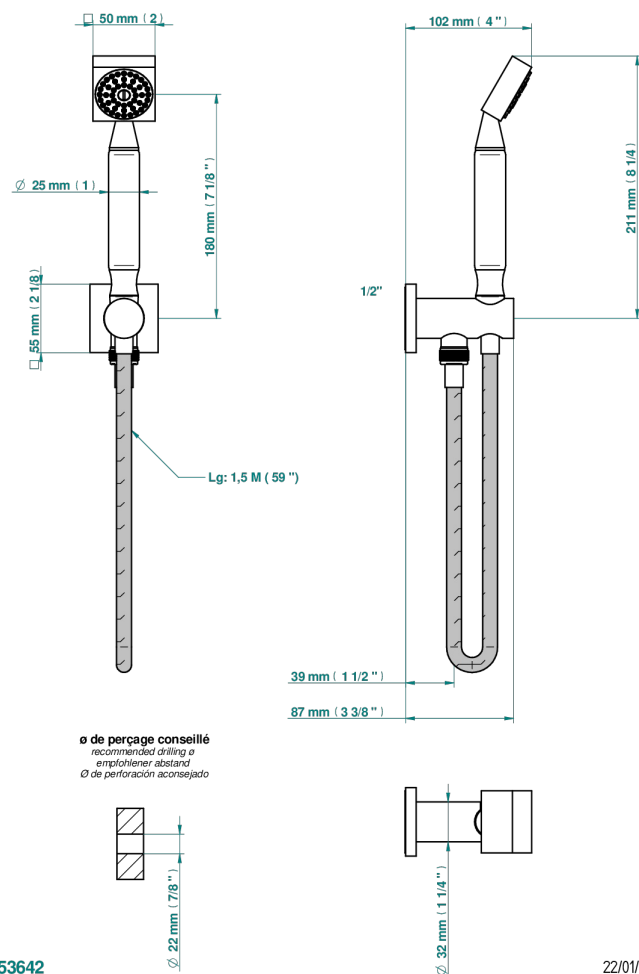

MASQUE DE FEMME SMOOTH METAL

A2U-54/US

Wall mounted handshower with integrated fixed hook

CHARACTERISTIC

- Masque de Femme Smooth metal
- Wall mounted handshower with integrated fixed hook

TECHNICAL SPECS

- Recommandé : 3 bars (max. 5 bars) - Advised : 43,5 psi (max. 72 psi)
- 9,5 l/min à 3 bars (2.5 gpm at 43.5 psi)

AVAILABLE FINITIONS

Black ceram - D30
Blush PVD - H62
Brass color PVD - H49
Brown bronze color PVD - F33
Chrome polished - A02
Chrome polished / gold polished - G02

Gold color PVD - H52
Gold mat - F07
Gold polished - F01
Graphite PVD - H64
Matt Umber PVD - H67
Matt blush PVD - H60

Umber PVD - H66