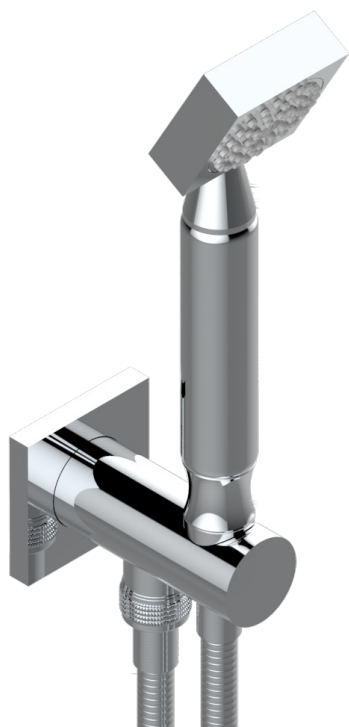

MASQUE DE FEMME SMOOTH METAL

A2U-54/US

Wall mounted handshower with integrated fixed hook

CHARACTERISTIC

- Masque de Femme Smooth metal
- Wall mounted handshower with integrated fixed hook

TECHNICAL SPECS

- Recommandé : 3 bars (max. 5 bars) - Advised : 43,5 psi (max. 72 psi)
- 9,5 l/min à 3 bars (2.5 gpm at 43.5 psi)

AVAILABLE FINITIONS

Black ceram - D30
Blush PVD - H62
Brass color PVD - H49
Brown bronze color PVD - F33
Chrome polished - A02
Chrome polished / gold polished - G02

Gold color PVD - H52
Gold mat - F07
Gold polished - F01
Graphite PVD - H64
Matt Umber PVD - H67
Matt blush PVD - H60

Matt brass color PVD - H50
Matt brown bronze color PVD - F34
Matt chrome (American satin) - C02
Matt gold color PVD - H53
Matt graphite PVD - H65
Matt nickel (American satin) - C01

Matt nickel color PVD - H56
Nickel antique / Sovereign - H28
Nickel color PVD - H55
Nickel polished - B01
Soft gold - F30
Soft matt gold - F31

Umber PVD - H66