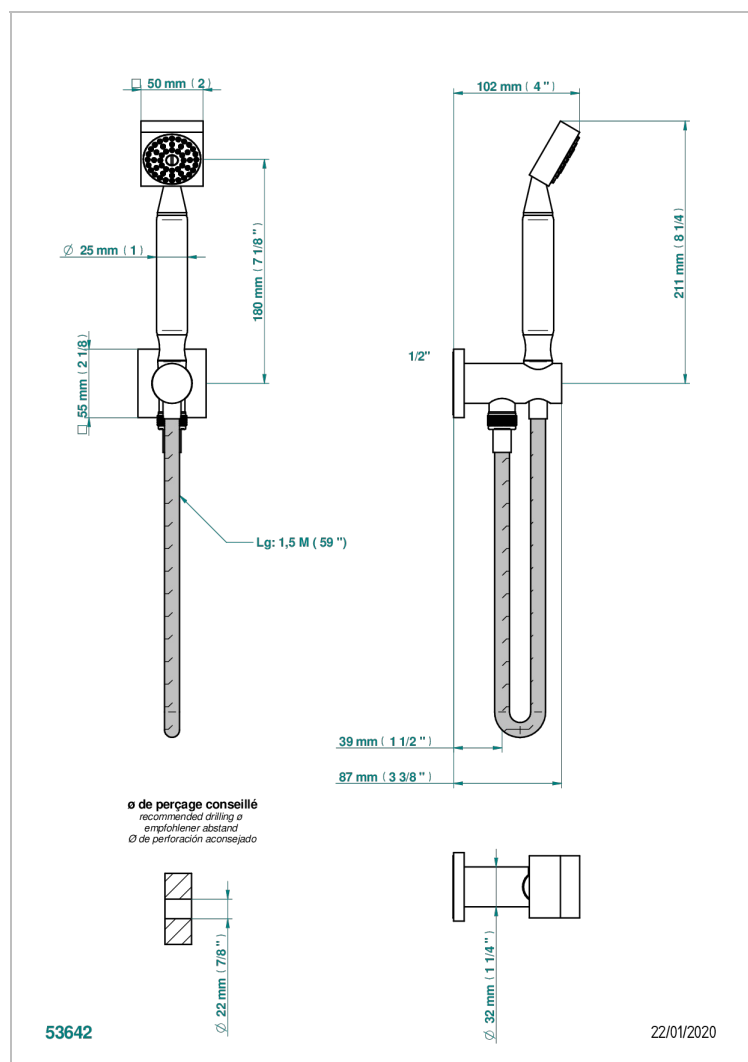

# MASQUE DE FEMME ENGRAVED METAL

A2T-54/US

Wall mounted handshower with integrated fixed hook

## CHARACTERISTIC

- Masque de Femme Engraved Metal
- Wall mounted handshower with integrated fixed hook

## TECHNICAL SPECS

- Recommandé : 3 bars (max. 5 bars) - Advised : 43,5 psi (max. 72 psi)
- 9,5 l/min à 3 bars (2.5 gpm at 43.5 psi)