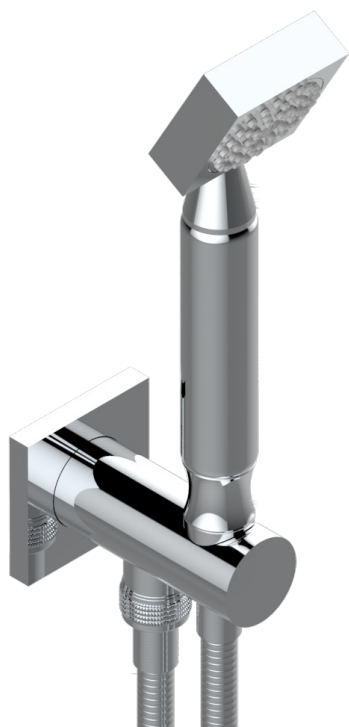

# MASQUE DE FEMME ENGRAVED METAL

A2T-54/US

Wall mounted handshower with integrated fixed hook

## CHARACTERISTIC

- Masque de Femme Engraved Metal
- Wall mounted handshower with integrated fixed hook