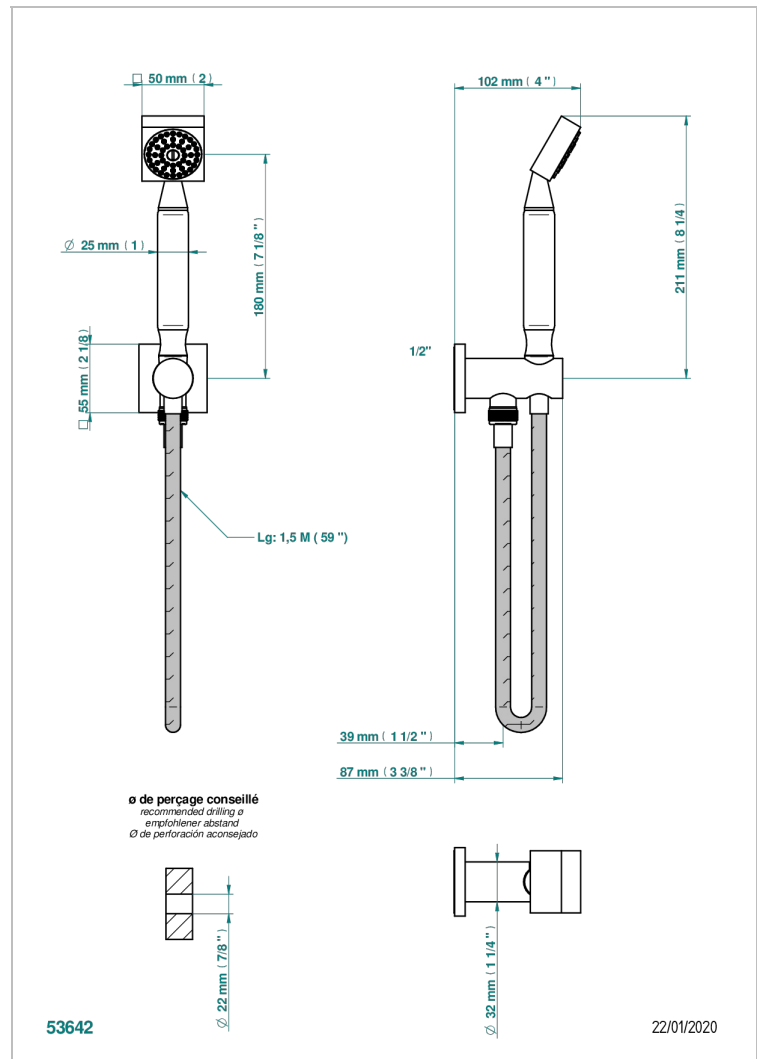

# MASQUE DE FEMME SOLAIRE

A2S-54/US

Wall mounted handshower with integrated fixed hook

THG<sup>®</sup>  
PARIS

## CHARACTERISTIC

- Masque de Femme Solaire
- Wall mounted handshower with integrated fixed hook

## TECHNICAL SPECS

- Recommandé : 3 bars (max. 5 bars) - Advised : 43,5 psi (max. 72 psi)
- 9,5 l/min à 3 bars (2.5 gpm at 43.5 psi)