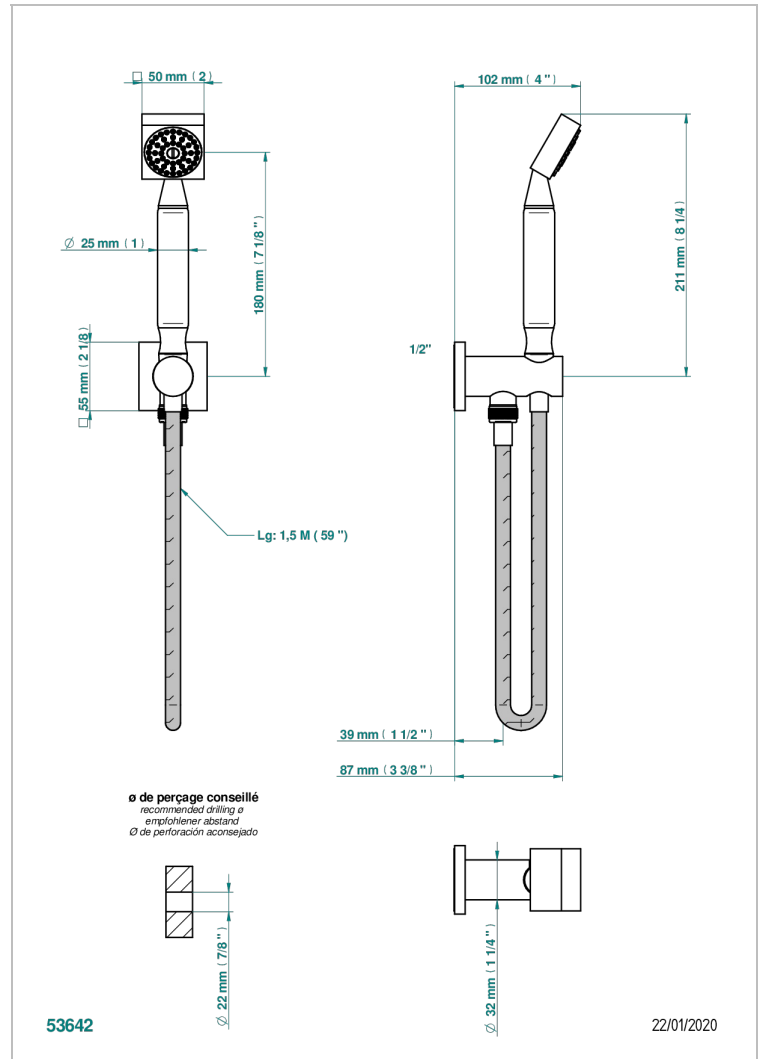

MASQUE DE FEMME LUNAIRE

A2R-54/US

Wall mounted handshower with integrated fixed hook

CHARACTERISTIC

- Masque de Femme Lunaire
- Wall mounted handshower with integrated fixed hook

TECHNICAL SPECS

- Recommandé : 3 bars (max. 5 bars) - Advised : 43,5 psi (max. 72 psi)
- 9,5 l/min à 3 bars (2.5 gpm at 43.5 psi)

AVAILABLE FINITIONS

Black ceram - D30
 Chrome polished - A02
 Chrome polished / gold polished - G02
 Gold mat - F07
 Gold polished - F01
 Matt chrome (American satin) - C02

Matt nickel (American satin) - C01
 Nickel polished - B01
 Soft gold - F30
 Soft matt gold - F31