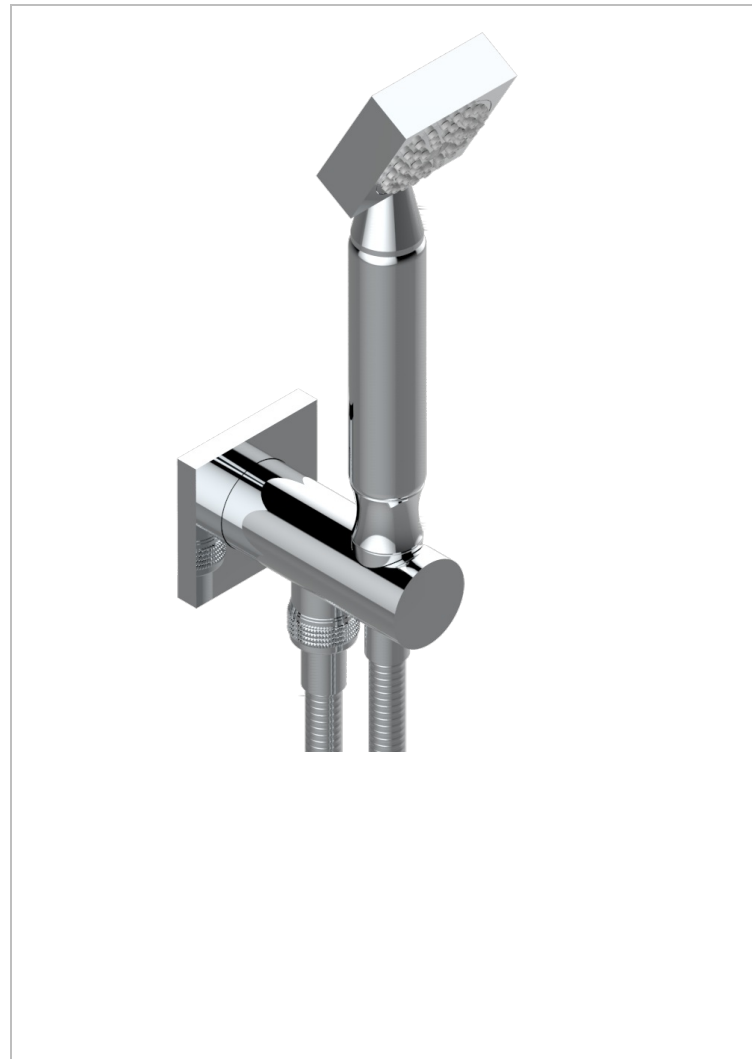

MASQUE DE FEMME LUNAIRE

A2R-54/US

Wall mounted handshower with integrated fixed hook

CHARACTERISTIC

- Masque de Femme Lunaire
- Wall mounted handshower with integrated fixed hook

TECHNICAL SPECS

- Recommandé : 3 bars (max. 5 bars) - Advised : 43,5 psi (max. 72 psi)
- 9,5 l/min à 3 bars (2.5 gpm at 43.5 psi)

AVAILABLE FINITIONS

Black ceram - D30
 Chrome polished - A02
 Chrome polished / gold polished - G02
 Gold mat - F07
 Gold polished - F01
 Matt chrome (American satin) - C02

Matt nickel (American satin) - C01
 Nickel polished - B01
 Soft gold - F30
 Soft matt gold - F31