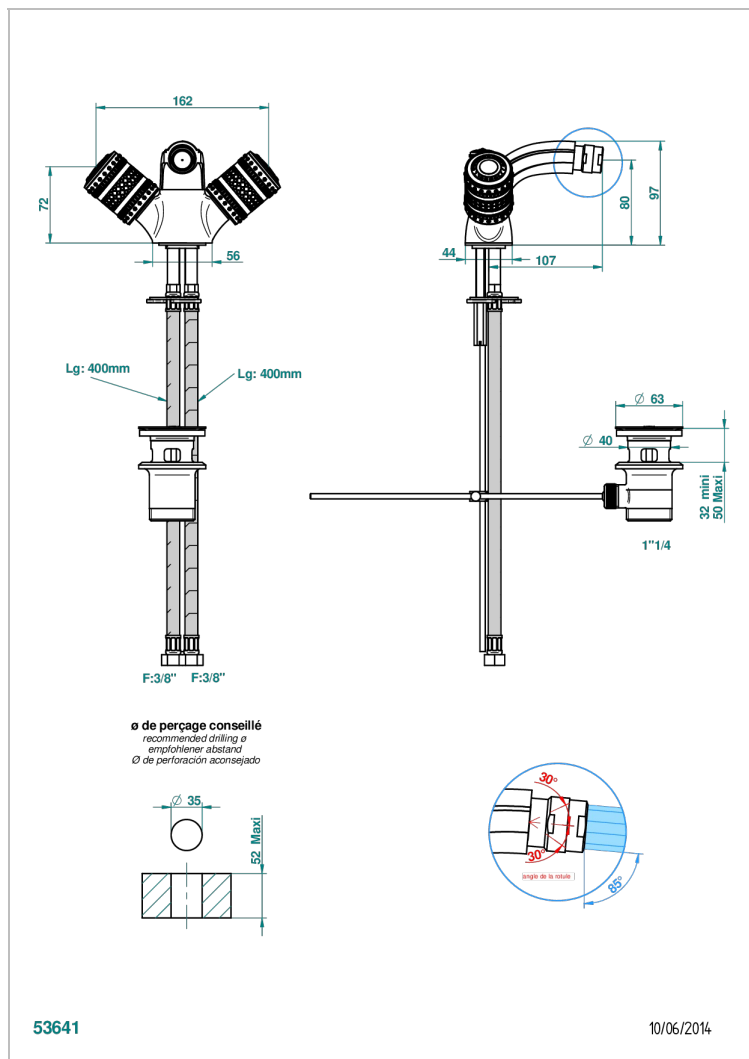

MONTE CARLO, GOLD PORCELAIN

U8B-3202

1-hole bidet mixer with swivel jet handshower with waste

CHARACTERISTIC

- ACS : 17ACCLY613
- NF : NF EN 200 - IA - Chrome

STANDARDS

TECHNICAL SPECS

- Recommandé : 3 bars (max. 5 bars) - Advised : 43,5 psi (max. 72 psi)
- 15 l/min à 3 bars (4 gpm at 43.5 psi)

Varnished matt antique red copper (color finish) - H07