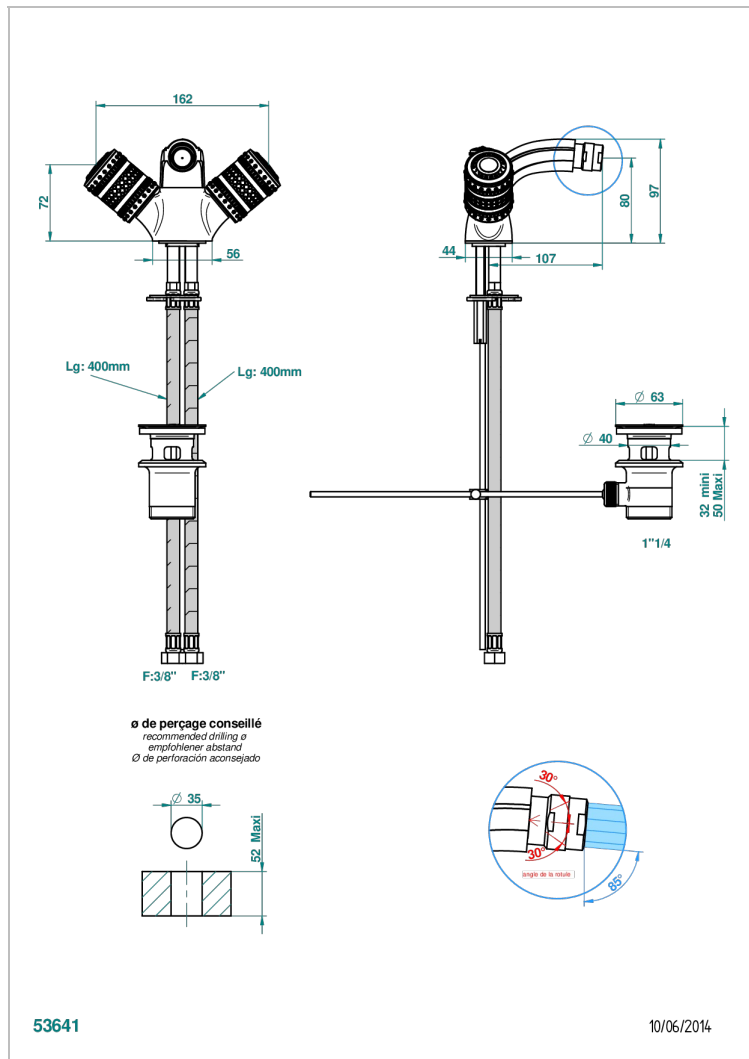

MONTE CARLO, GOLD PORCELAIN

U8B-3202

1-hole bidet mixer with swivel jet handshower with waste

CHARACTERISTIC

- ACS : 17ACCLY613
- NF : NF EN 200 - IA - Chrome

STANDARDS

TECHNICAL SPECS

- Recommandé : 3 bars (max. 5 bars) - Advised : 43,5 psi (max. 72 psi)
- 15 l/min à 3 bars (4 gpm at 43.5 psi)

Varnished matt antique red copper (color finish) - H07