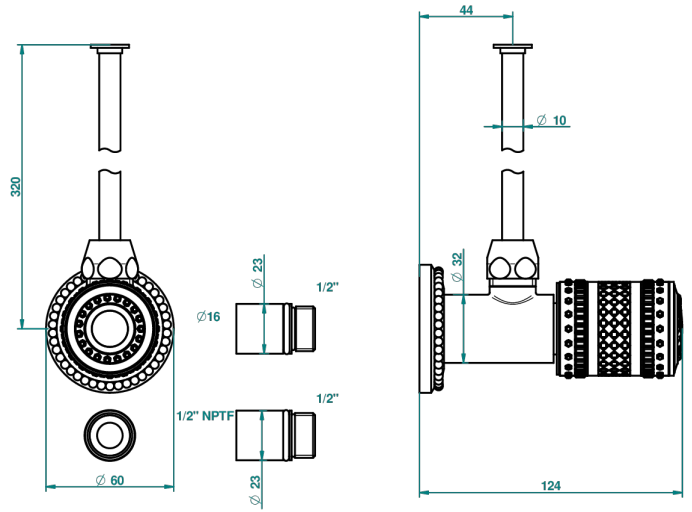

# MONTE CARLO - PORCELANA DORADO

U8B-181/SWC

Angle valve with 3/8 toiletsupply quick adaptator set

THG<sup>®</sup>  
PARIS

53628

10/06/2014

## CARACTERÍSTICAS

- Monte Carlo - porcelana dorado
- Angle valve with 3/8 toiletsupply quick adaptator set

Niquel viejo - H28