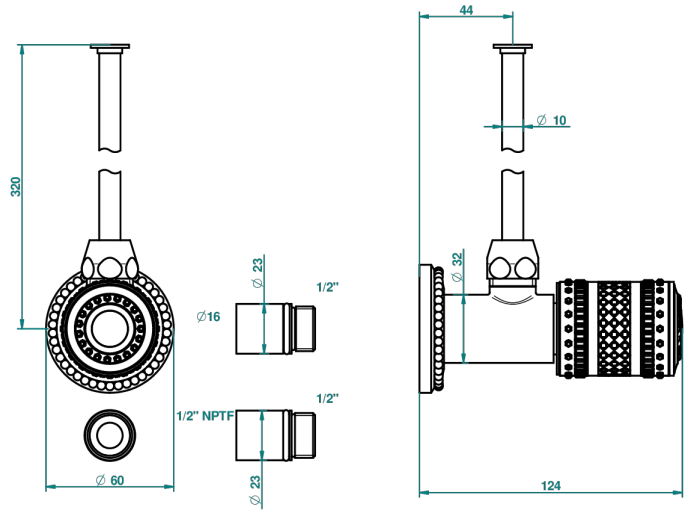

MONTE CARLO, GOLD PORCELAIN

U8B-181/SWC

Angle supply valve with 3/8" adaptor set for toilet

THG[®]
PARIS

53628

10/06/2014

CHARACTERISTIC

- Monte Carlo, gold porcelain
- Angle supply valve with 3/8" adaptor set for toilet