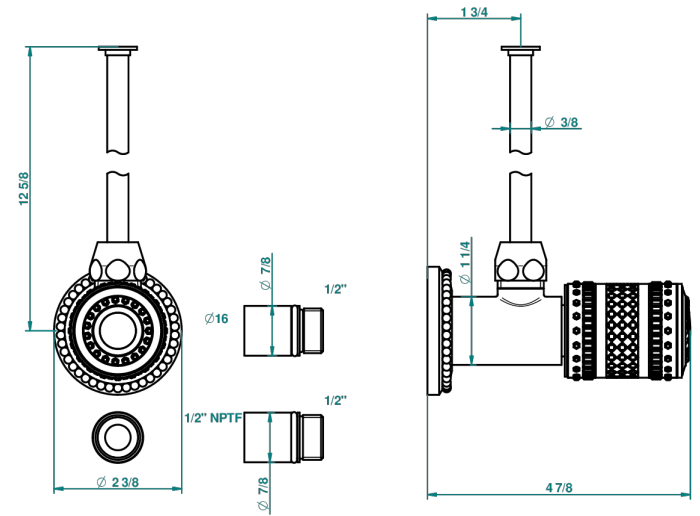

MONTE CARLO - PORCELANA DORADO

U8B-181/SWC

Angle valve with 3/8 toiletsupply quick adaptator set

THG[®]
PARIS

53628

10/06/2014

CARACTERÍSTICAS

- Monte Carlo - porcelana dorado
- Angle valve with 3/8 toiletsupply quick adaptator set

Niquel viejo - H28