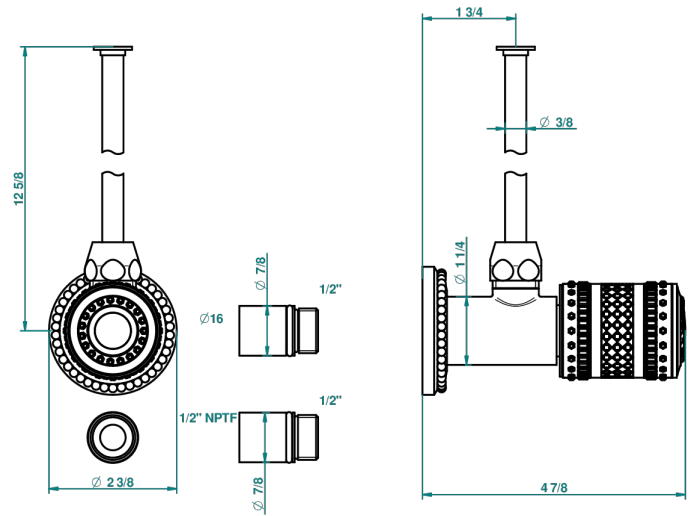

MONTE CARLO, GOLD PORCELAIN

U8B-181/SWC

Angle supply valve with 3/8" adaptor set for toilet

THG[®]
PARIS

53628

10/06/2014

CHARACTERISTIC

- Monte Carlo, gold porcelain
- Angle supply valve with 3/8" adaptor set for toilet