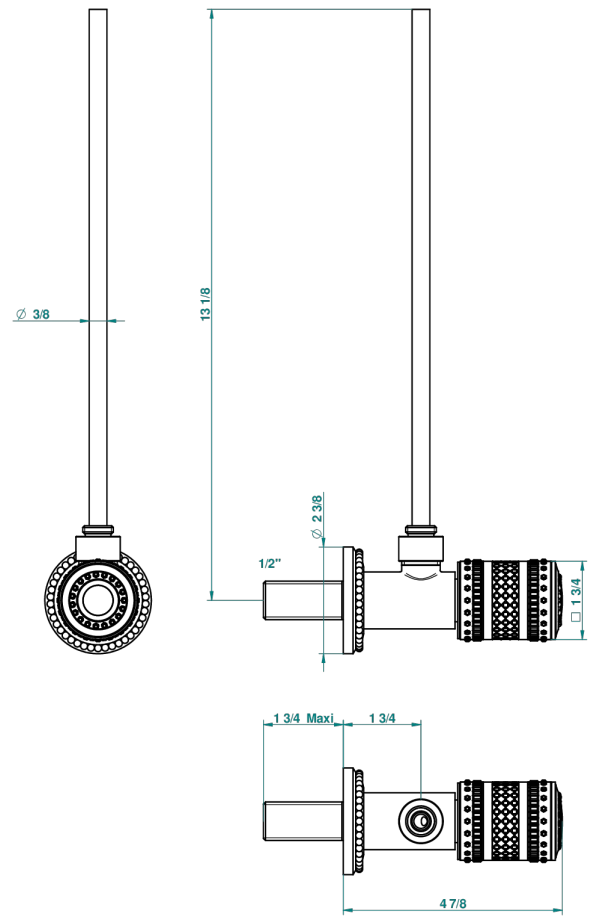

# MONTE CARLO, GOLD PORCELAIN

U8B-181/S

1/2" stylised adjustable stop cock with 30 cm tube

53565

04/06/2014

## CHARACTERISTIC

- Monte Carlo, gold porcelain
- 1/2" stylised adjustable stop cock with 30 cm tube

## AVAILABLE FINITIONS

Antique nickel - H28  
Black ceram - D30  
Lacquered light bronze - D01  
Matt chrome - C02  
Matt gold - F07  
Matt nickel (color finish) - C01

Polished chrome (color finish) - A02  
Polished chrome / Polished gold (color finish) - G02  
Polished gold (color finish) - F01  
Polished nickel - B01  
Soft gold - F30  
Soft matt gold - F31

Varnished matt antique red copper (color finish) - H07