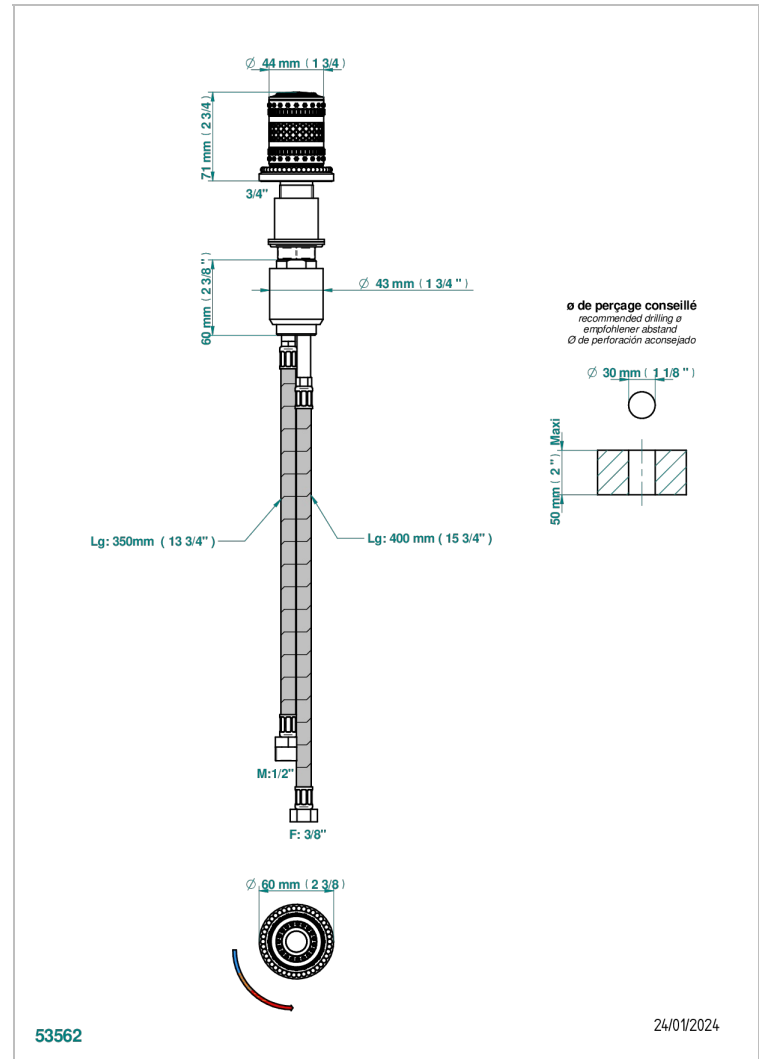

MONTE CARLO, WHITE GOLD PORCELAIN

U8C-6532

Rim mounted ceramic mixer with progressive cartridge

THG[®]
PARIS

CHARACTERISTIC

- ACS : 22ACCLY009

STANDARDS

AVAILABLE FINITIONS

Black ceram - D30
Chrome polished - A02
Chrome polished / gold polished - G02
Copper antique matt, coated - H07
Gold mat - F07
Gold polished - F01

Light coated bronze - D01
Matt chrome (American satin) - C02
Matt nickel (American satin) - C01
Nickel antique / Sovereign - H28
Nickel polished - B01
Soft gold - F30