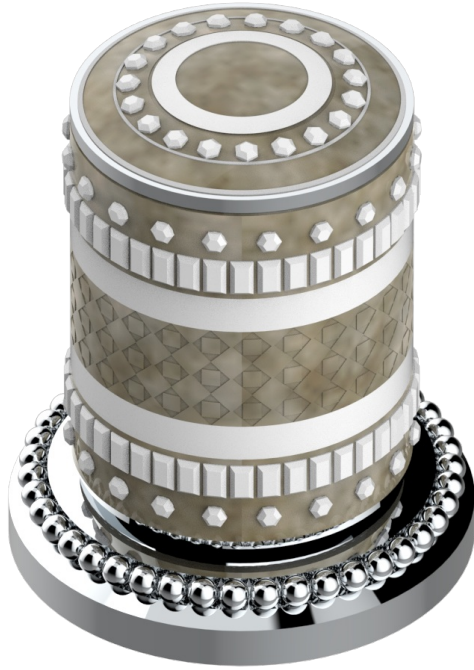

MONTE CARLO, WHITE GOLD PORCELAIN

U8C-6532

Rim mounted ceramic mixer with progressive cartridge

THG[®]
PARIS

CHARACTERISTIC

- ACS : 22ACCLY009

STANDARDS

AVAILABLE FINITIONS

Black ceram - D30
Chrome polished - A02
Chrome polished / gold polished - G02
Copper antique matt, coated - H07
Gold mat - F07
Gold polished - F01

Light coated bronze - D01
Matt chrome (American satin) - C02
Matt nickel (American satin) - C01
Nickel antique / Sovereign - H28
Nickel polished - B01
Soft gold - F30

Soft matt gold - F31