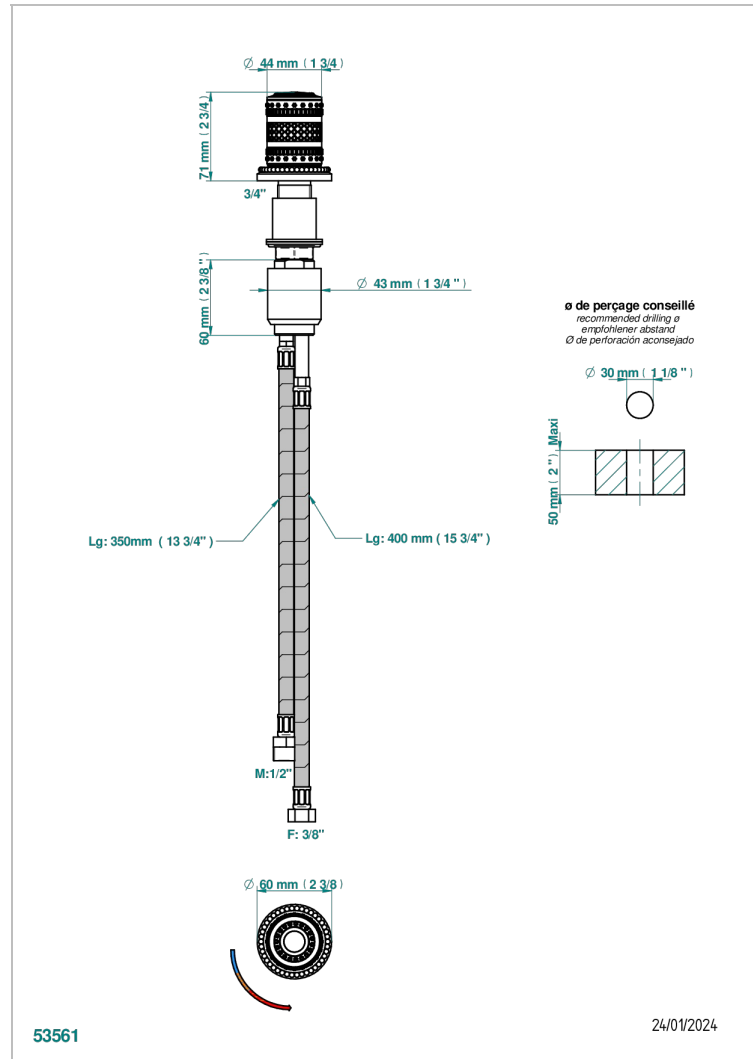

# MONTE CARLO, GOLD PORCELAIN

U8B-6532

Rim mounted ceramic mixer with progressive cartridge

## CHARACTERISTIC

- ACS : 22ACCLY009