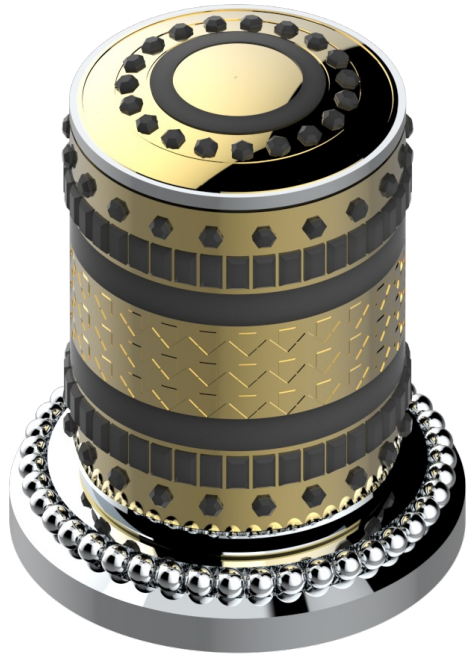

# MONTE CARLO, GOLD PORCELAIN

U8B-6532

Rim mounted ceramic mixer with progressive cartridge

## CHARACTERISTIC

- ACS : 22ACCLY009

## AVAILABLE FINITIONS

Antique nickel - H28  
Black ceram - D30  
Lacquered light bronze - D01  
Matt chrome - C02  
Matt gold - F07  
Matt nickel (color finish) - C01

Polished chrome (color finish) - A02  
Polished chrome / Polished gold (color finish) - G02  
Polished gold (color finish) - F01  
Polished nickel - B01  
Soft gold - F30  
Soft matt gold - F31