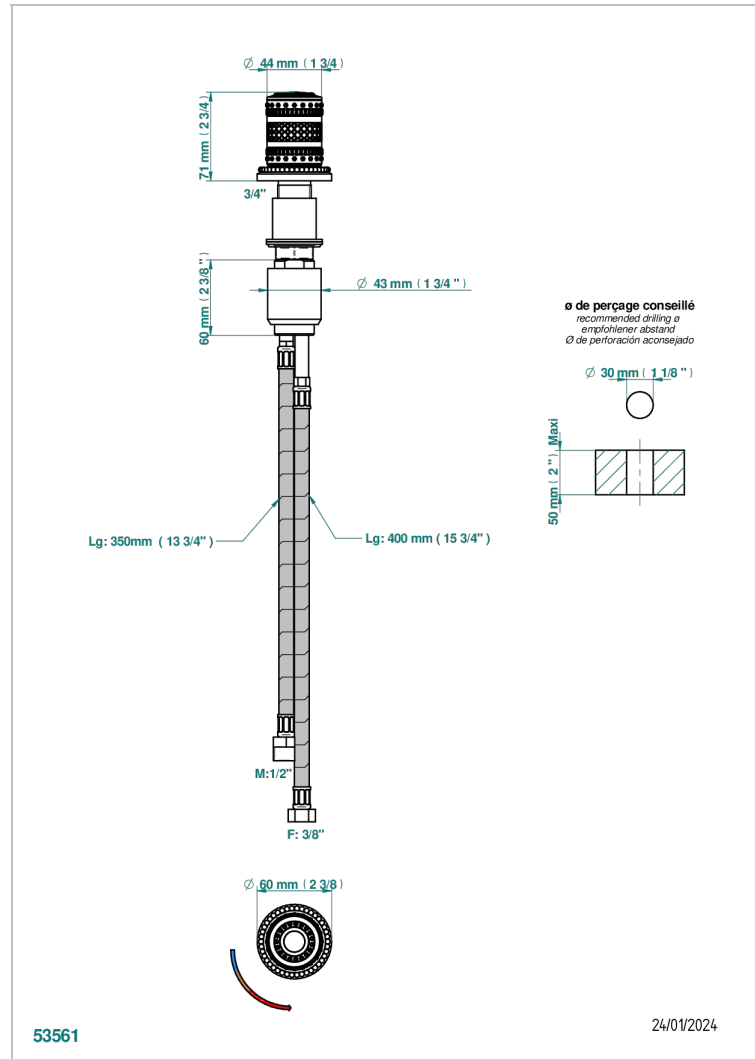

## CHARACTERISTIC

- ACS : 22ACCLY009

Varnished matt antique red copper (color finish) - H07