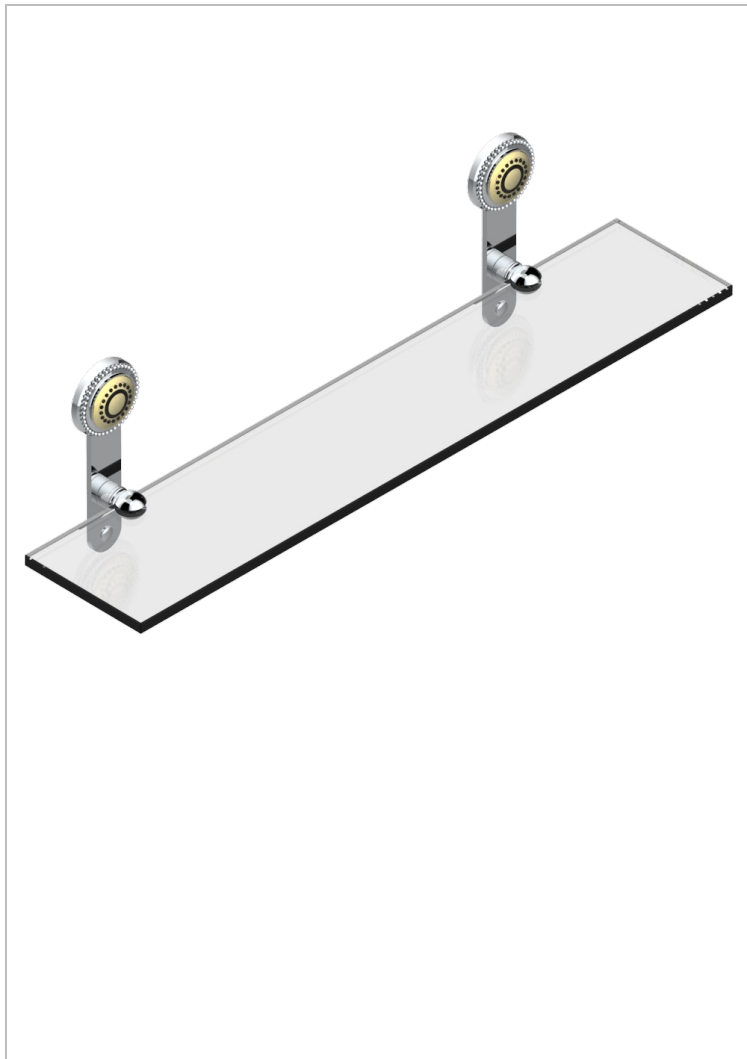

MONTE CARLO, GOLD PORCELAIN

U8B-564

Glass shelf with brackets

THG[®]
PARIS

CHARACTERISTIC

- Monte Carlo, gold porcelain
- Glass shelf with brackets

AVAILABLE FINITIONS

Black ceram - D30
Chrome polished - A02
Chrome polished / gold polished - G02
Copper antique matt, coated - H07
Gold mat - F07
Gold polished - F01

Light coated bronze - D01
Matt chrome (American satin) - C02
Matt nickel (American satin) - C01
Nickel antique / Sovereign - H28
Nickel polished - B01
Soft gold - F30

Soft matt gold - F31