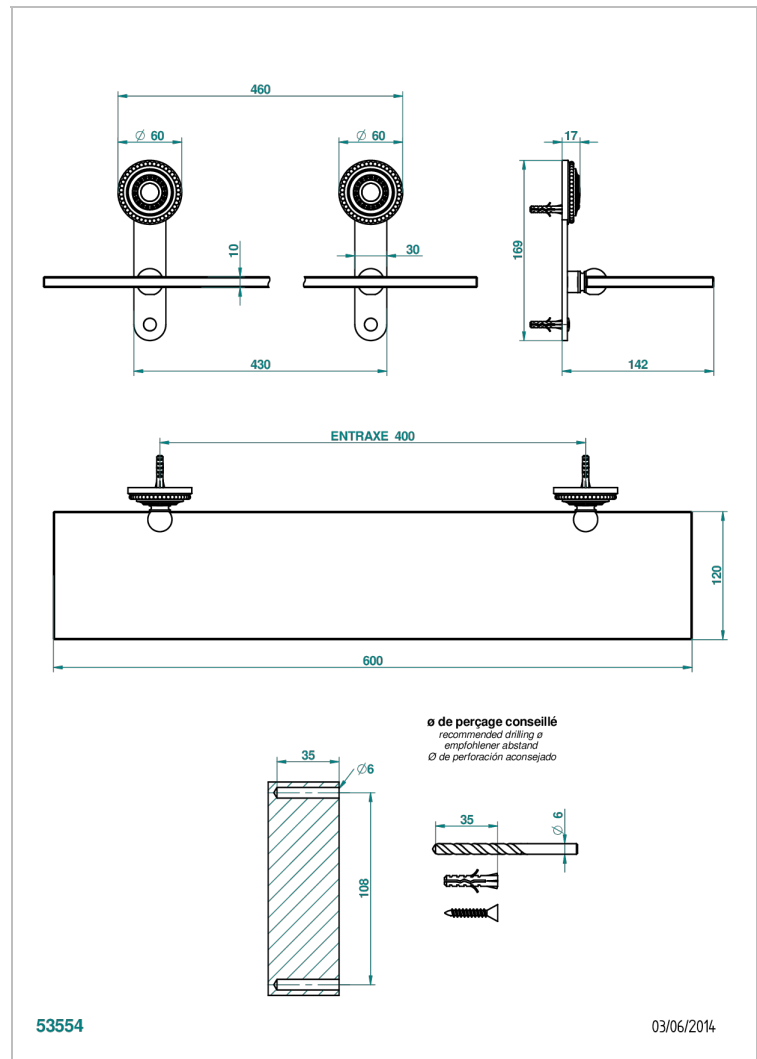

MONTE CARLO, GOLD PORCELAIN

U8B-564

Glass shelf with brackets

THG[®]
PARIS

CHARACTERISTIC

- Monte Carlo, gold porcelain
- Glass shelf with brackets

AVAILABLE FINITIONS

Black ceram - D30
Chrome polished - A02
Chrome polished / gold polished - G02
Copper antique matt, coated - H07
Gold mat - F07
Gold polished - F01