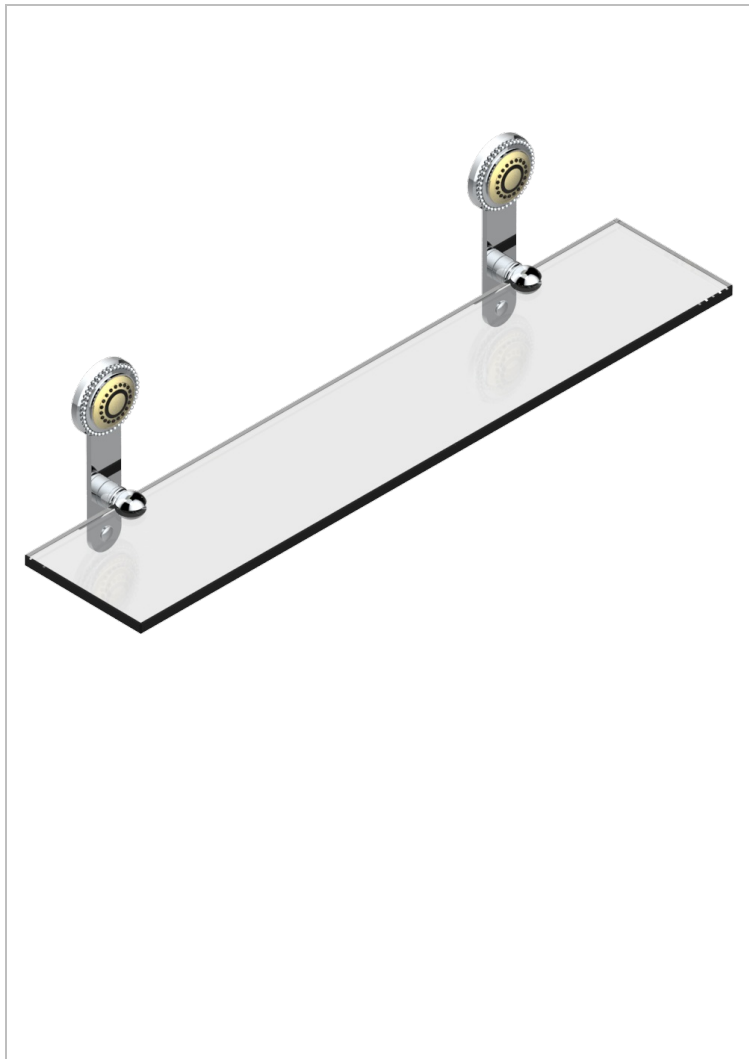

MONTE CARLO, GOLD PORCELAIN

U8B-564

Glass shelf with brackets

THG[®]
PARIS

53554

03/06/2014

CHARACTERISTIC

- Monte Carlo, gold porcelain
- Glass shelf with brackets

AVAILABLE FINITIONS

Black ceram - D30
Chrome polished - A02
Chrome polished / gold polished - G02
Copper antique matt, coated - H07
Gold mat - F07
Gold polished - F01

Light coated bronze - D01
Matt chrome (American satin) - C02
Matt nickel (American satin) - C01
Nickel antique / Sovereign - H28
Nickel polished - B01
Soft gold - F30

Soft matt gold - F31