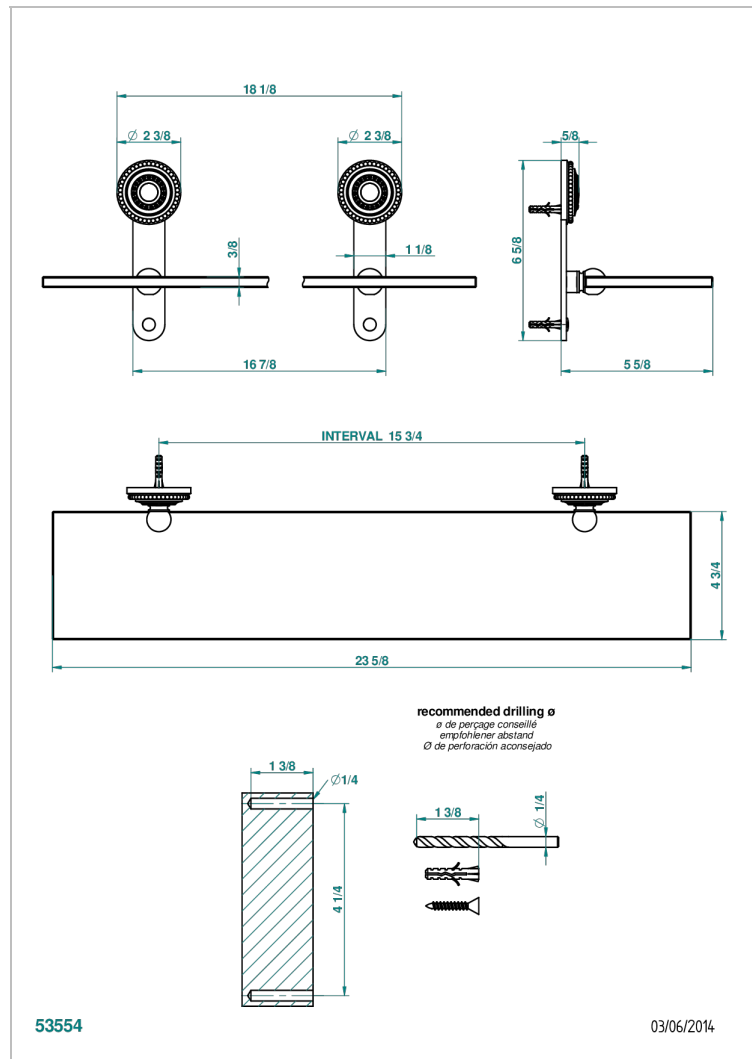

MONTE CARLO, GOLD PORCELAIN

U8B-564

Glass shelf with brackets

THG[®]
PARIS

53554

03/06/2014

CHARACTERISTIC

- Monte Carlo, gold porcelain
- Glass shelf with brackets