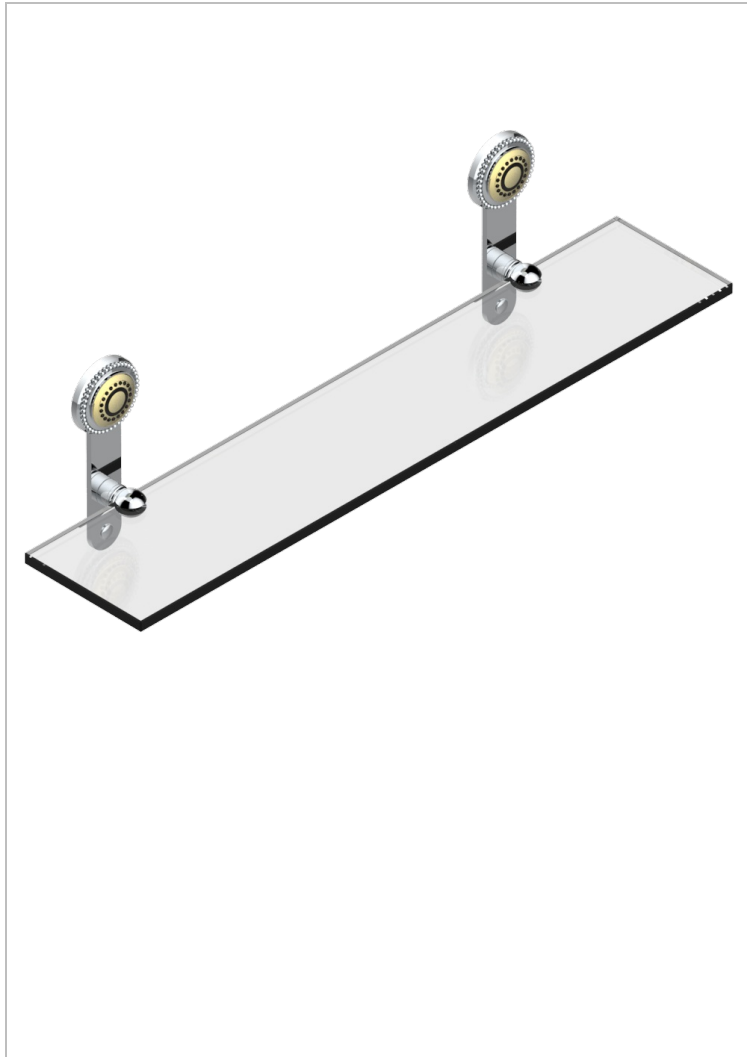

MONTE CARLO, GOLD PORCELAIN

U8B-564

Glass shelf with supports

THG[®]
PARIS

CHARACTERISTIC

- Monte Carlo, gold porcelain
- Glass shelf with supports

AVAILABLE FINITIONS

Antique nickel - H28
Black ceram - D30
Lacquered light bronze - D01
Matt chrome - C02
Matt gold - F07
Matt nickel (color finish) - C01

Polished chrome (color finish) - A02
Polished chrome / Polished gold (color finish) - G02
Polished gold (color finish) - F01
Polished nickel - B01
Soft gold - F30
Soft matt gold - F31

Varnished matt antique red copper (color finish) - H07