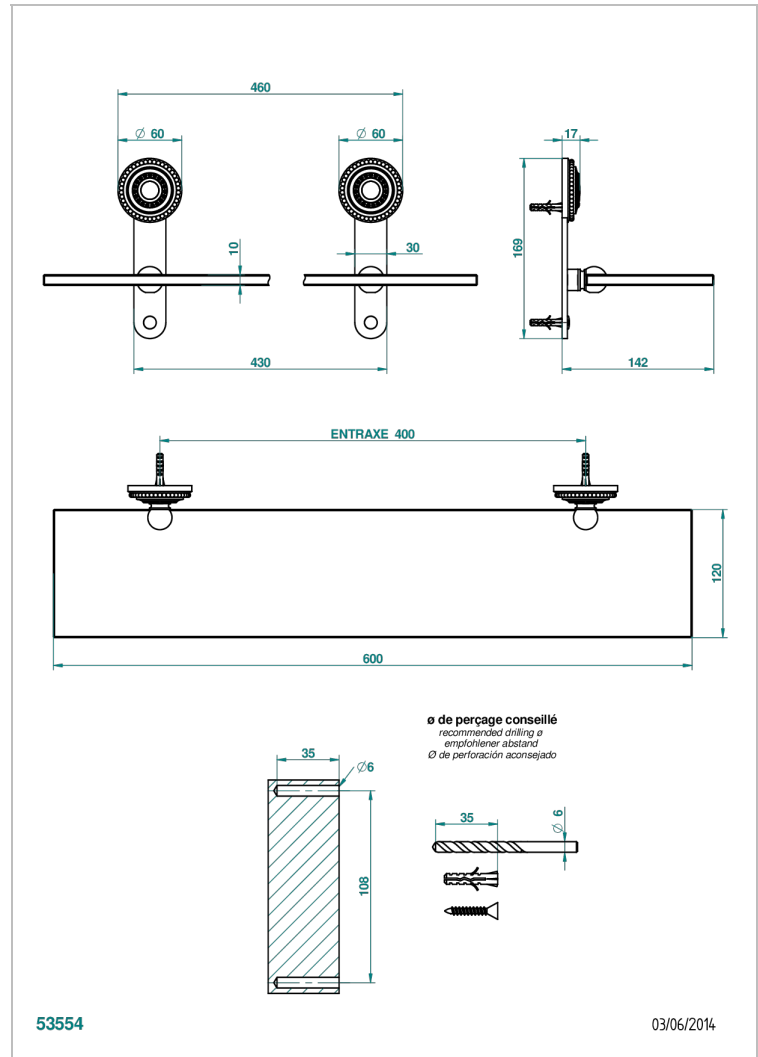

MONTE CARLO, GOLD PORCELAIN

U8B-564

Glass shelf with supports

THG[®]
PARIS

CHARACTERISTIC

- Monte Carlo, gold porcelain
- Glass shelf with supports

AVAILABLE FINITIONS

Antique nickel - H28
Black ceram - D30
Lacquered light bronze - D01
Matt chrome - C02
Matt gold - F07
Matt nickel (color finish) - C01