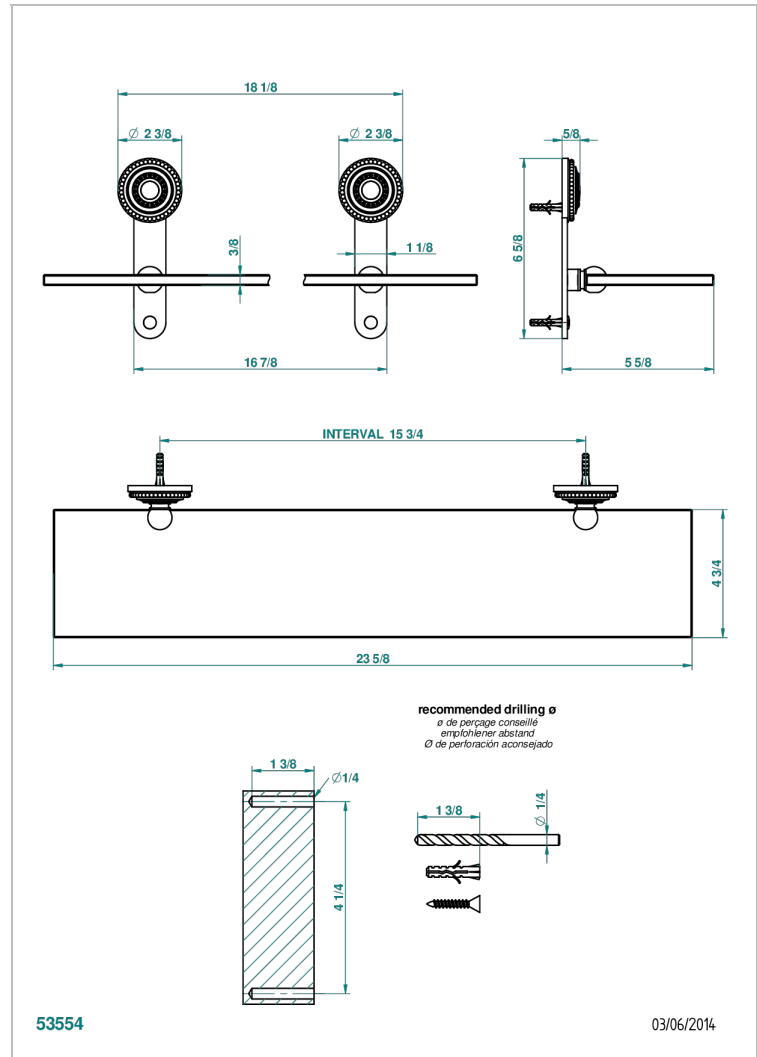

## CHARACTERISTIC

- Monte Carlo, gold porcelain
- Glass shelf with supports

Varnished matt antique red copper (color finish) - H07