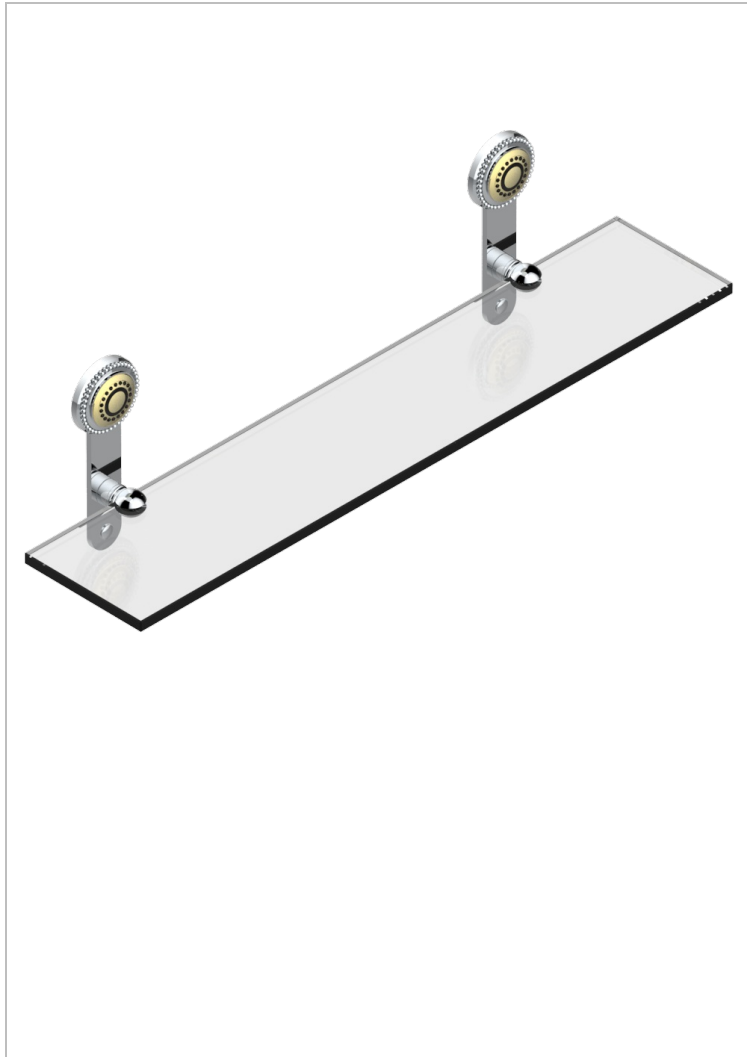

# MONTE CARLO, GOLD PORCELAIN

U8B-564

Glass shelf with supports

THG<sup>®</sup>  
PARIS

## CHARACTERISTIC

- Monte Carlo, gold porcelain
- Glass shelf with supports

## AVAILABLE FINITIONS

Antique nickel - H28  
Black ceram - D30  
Lacquered light bronze - D01  
Matt chrome - C02  
Matt gold - F07  
Matt nickel (color finish) - C01

Polished chrome (color finish) - A02  
Polished chrome / Polished gold (color finish) - G02  
Polished gold (color finish) - F01  
Polished nickel - B01  
Soft gold - F30  
Soft matt gold - F31

Varnished matt antique red copper (color finish) - H07