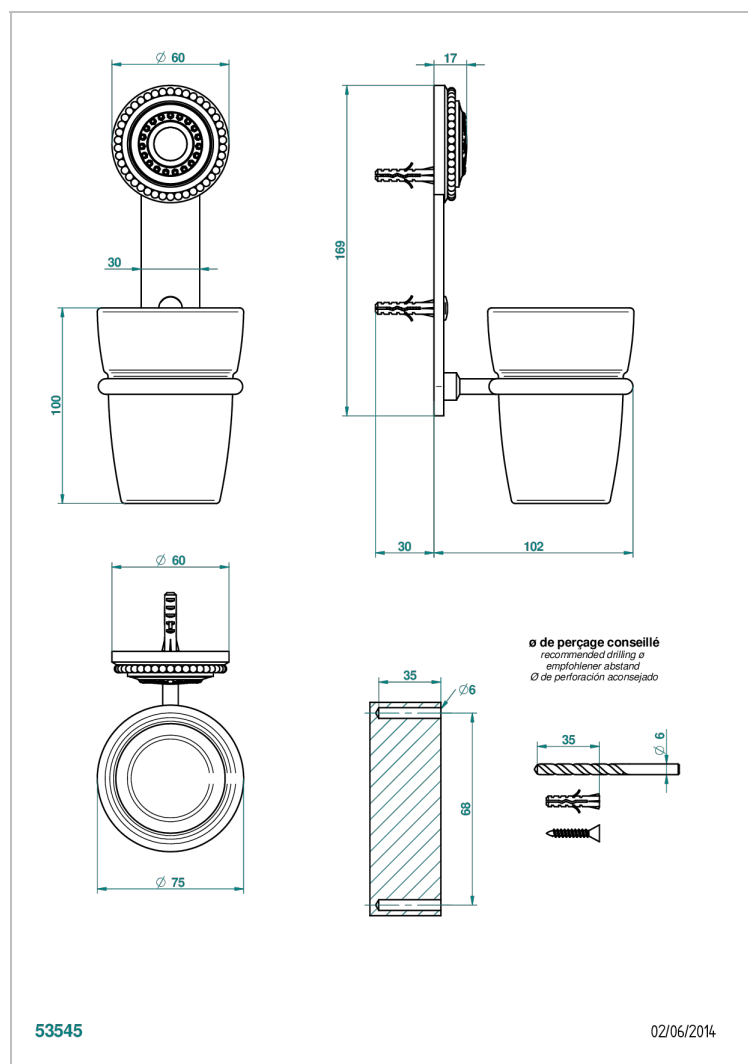

MONTE CARLO, WHITE GOLD PORCELAIN

U8C-536

Tumbler holder, wall mounted

CHARACTERISTIC

- Monte Carlo, white gold porcelain
- Tumbler holder, wall mounted

AVAILABLE FINITIONS

Black ceram - D30
Chrome polished - A02
Chrome polished / gold polished - G02
Copper antique matt, coated - H07
Gold mat - F07
Gold polished - F01