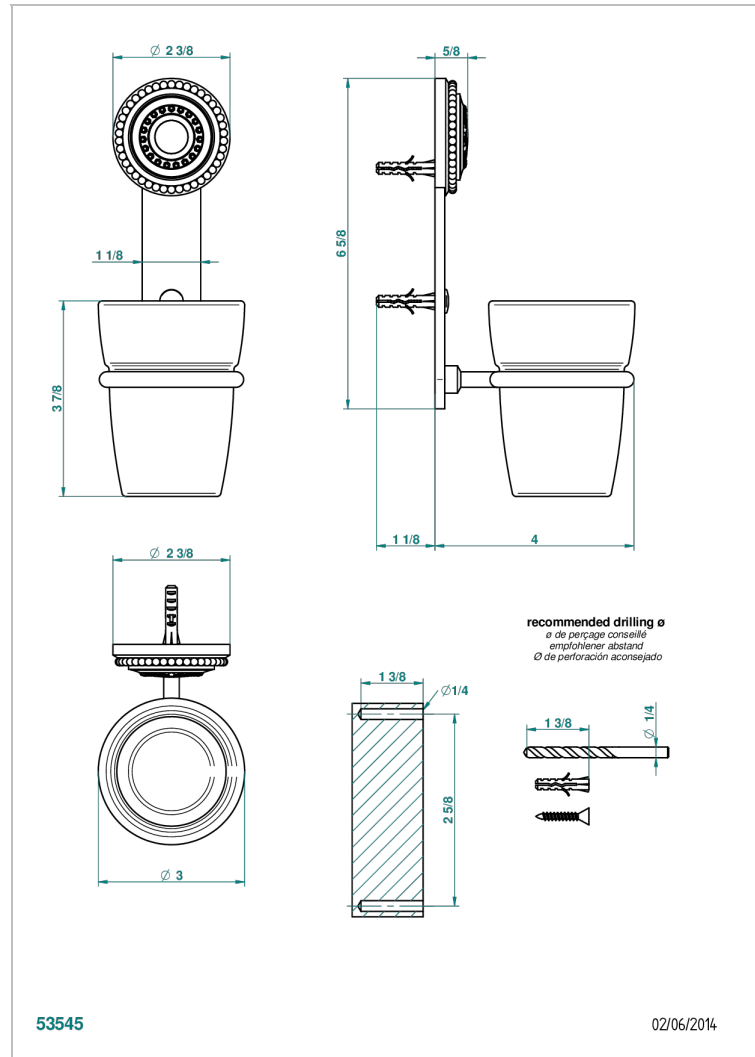

MONTE CARLO, WHITE GOLD PORCELAIN

U8C-536

Tumbler holder, wall mounted

THG[®]
PARIS

53545

02/06/2014

CHARACTERISTIC

- Monte Carlo, white gold porcelain
- Tumbler holder, wall mounted