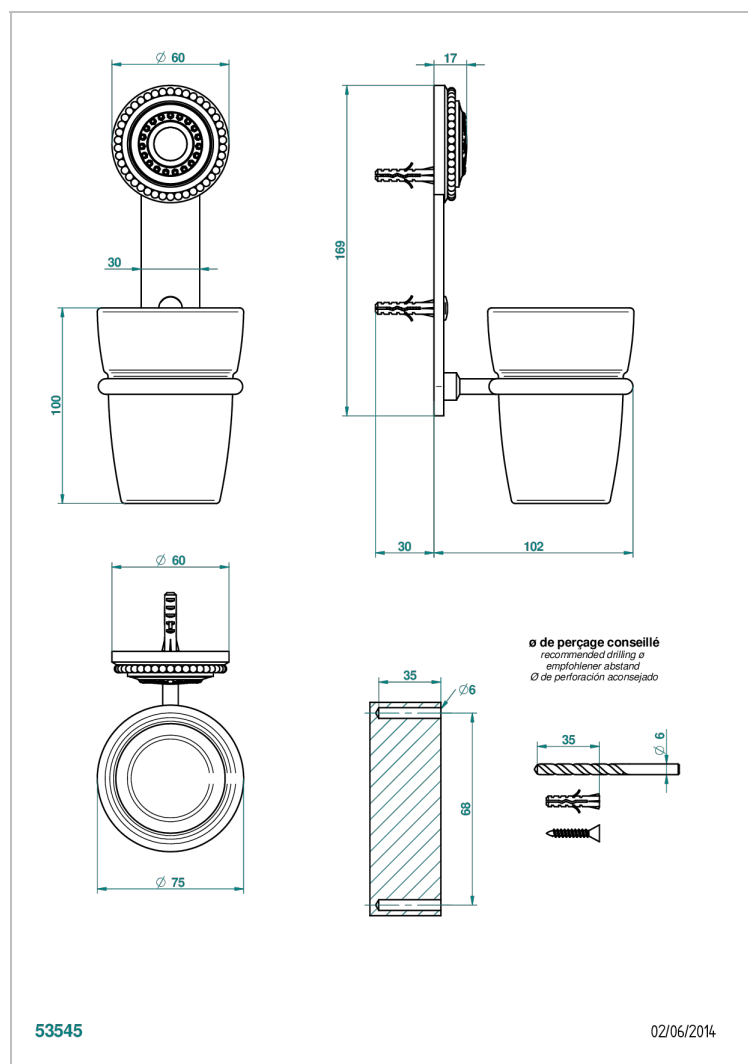

# MONTE CARLO, WHITE GOLD PORCELAIN

U8C-536

Wall mounted glass tumbler and holder

## CHARACTERISTIC

- Monte Carlo, white gold porcelain
- Wall mounted glass tumbler and holder

Varnished matt antique red copper (color finish) - H07