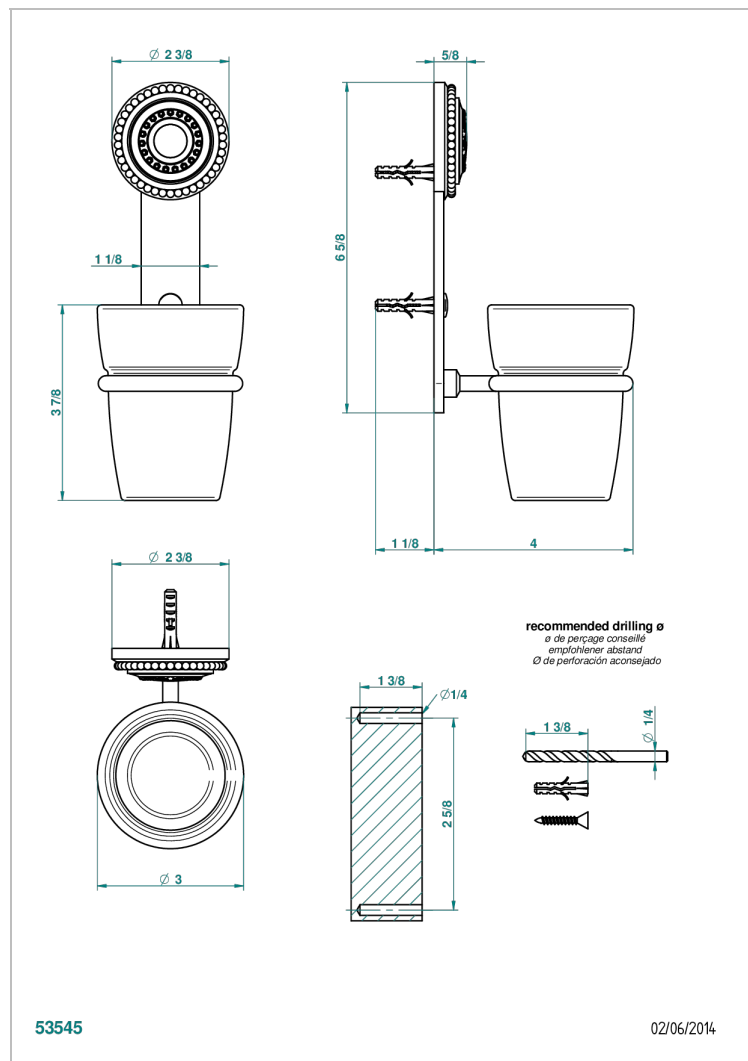

MONTE CARLO, WHITE GOLD PORCELAIN

U8C-536

Wall mounted glass tumbler and holder

CHARACTERISTIC

- Monte Carlo, white gold porcelain
- Wall mounted glass tumbler and holder

AVAILABLE FINITIONS

Antique nickel - H28
Black ceram - D30
Lacquered light bronze - D01
Matt chrome - C02
Matt gold - F07
Matt nickel (color finish) - C01