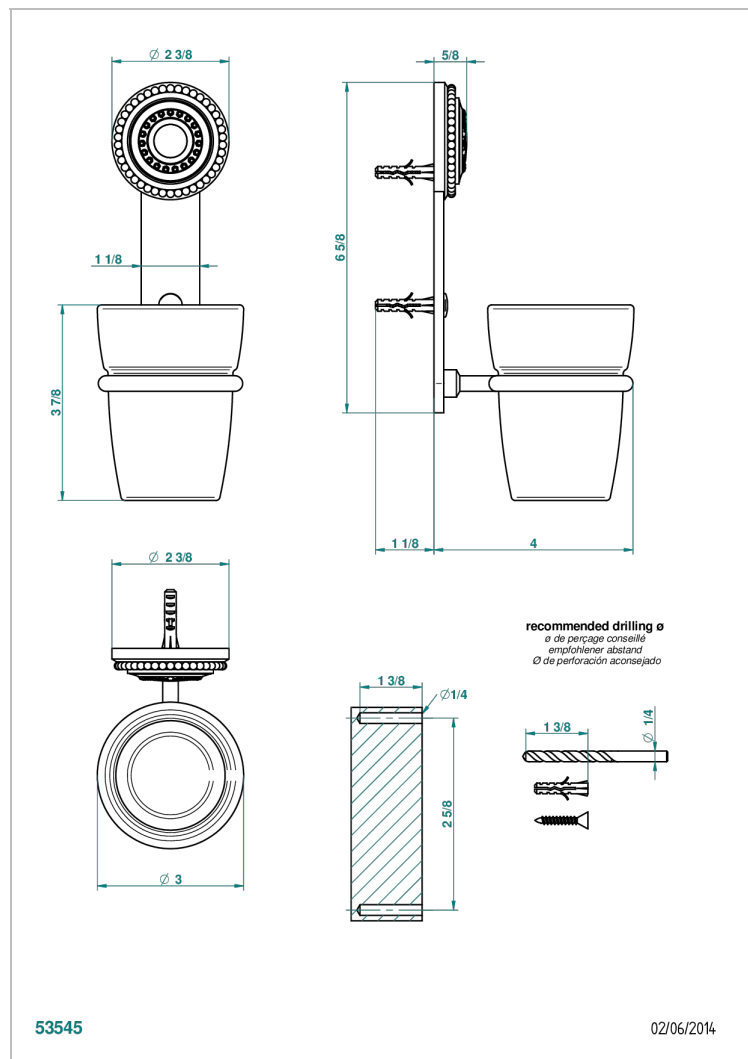

MONTE CARLO, WHITE GOLD PORCELAIN

U8C-536

Wall mounted glass tumbler and holder

CHARACTERISTIC

- Monte Carlo, white gold porcelain
- Wall mounted glass tumbler and holder

AVAILABLE FINITIONS

Antique nickel - H28
Black ceram - D30
Lacquered light bronze - D01
Matt chrome - C02
Matt gold - F07
Matt nickel (color finish) - C01