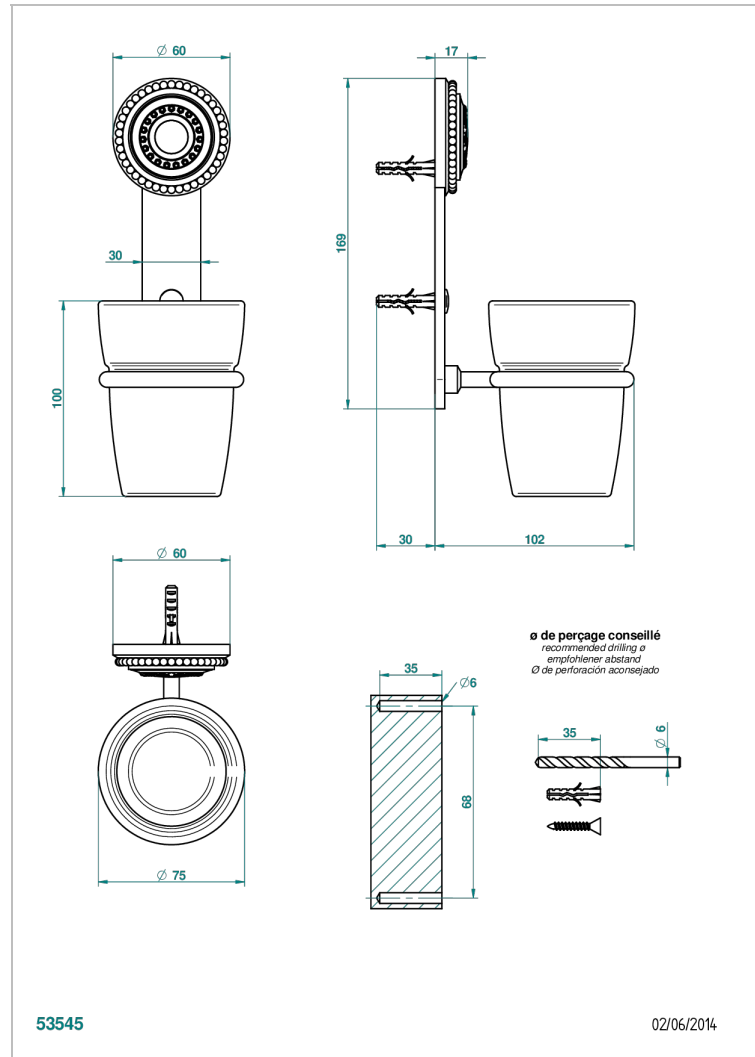

# MONTE CARLO, WHITE GOLD PORCELAIN

U8C-536

Wall mounted glass tumbler and holder

THG<sup>®</sup>  
PARIS

## CHARACTERISTIC

- Monte Carlo, white gold porcelain
- Wall mounted glass tumbler and holder

Varnished matt antique red copper (color finish) - H07