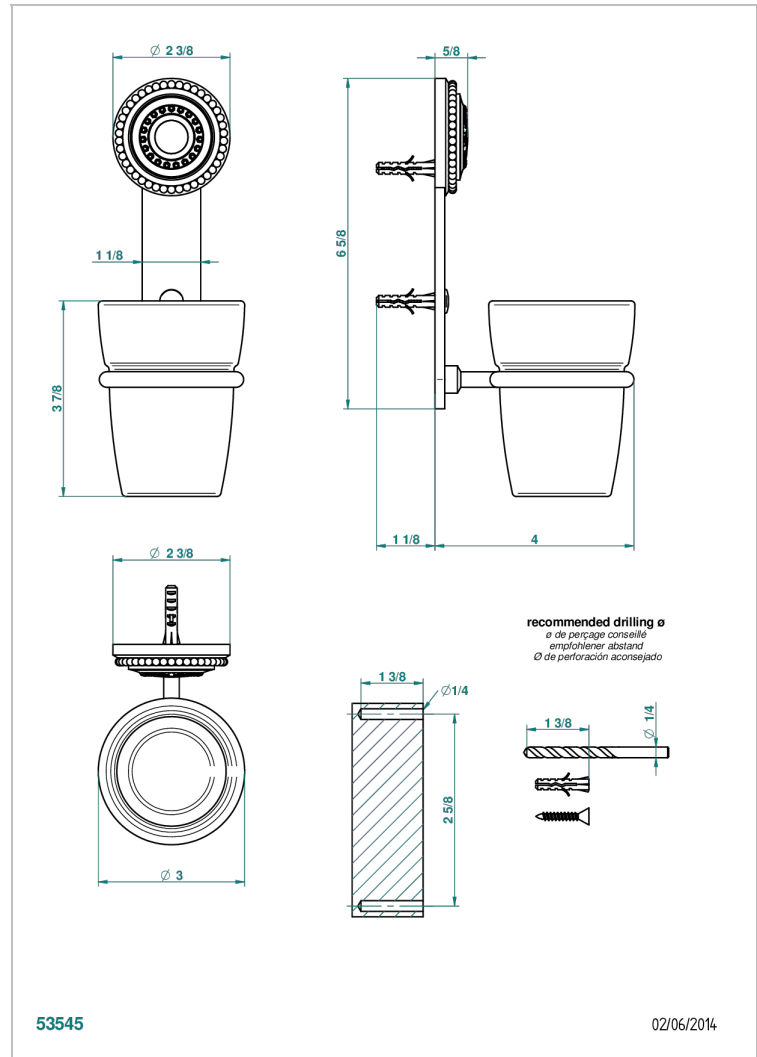

# MONTE CARLO, WHITE GOLD PORCELAIN

U8C-536

Wall mounted glass tumbler and holder

THG<sup>®</sup>  
PARIS

## CHARACTERISTIC

- Monte Carlo, white gold porcelain
- Wall mounted glass tumbler and holder

Varnished matt antique red copper (color finish) - H07