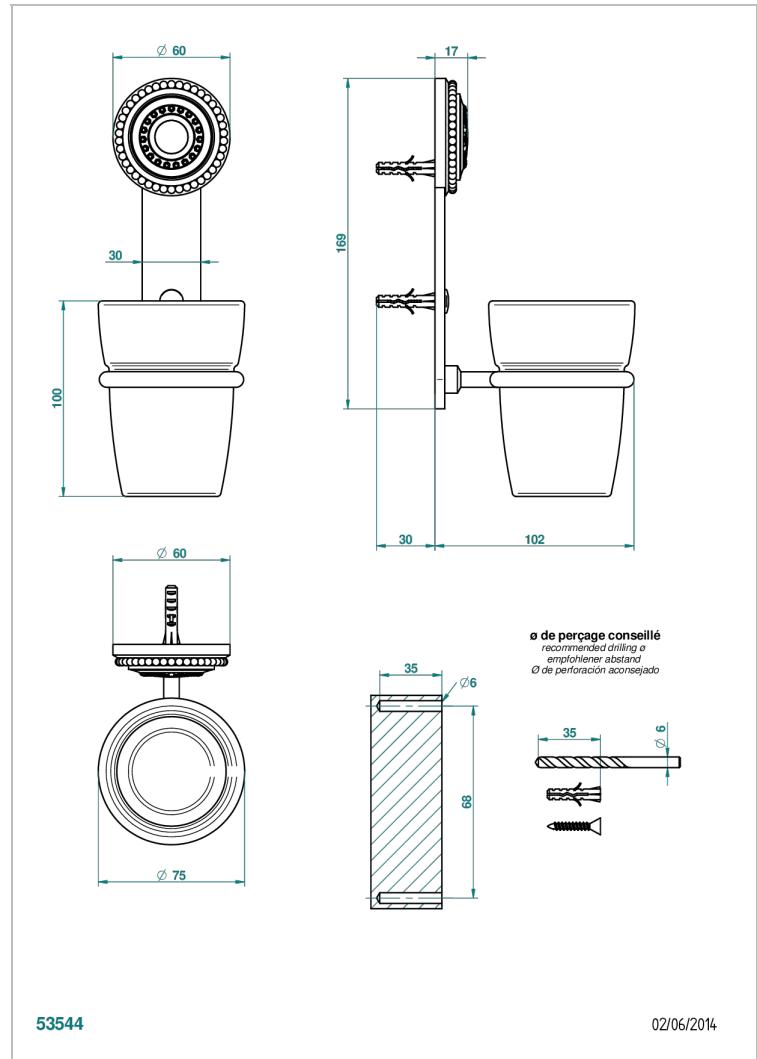

MONTE CARLO, GOLD PORCELAIN

U8B-536

Wall mounted glass tumbler and holder

THG[®]
PARIS

CHARACTERISTIC

- Monte Carlo, gold porcelain
- Wall mounted glass tumbler and holder

AVAILABLE FINITIONS

Antique nickel - H28
Black ceram - D30
Lacquered light bronze - D01
Matt chrome - C02
Matt gold - F07
Matt nickel (color finish) - C01