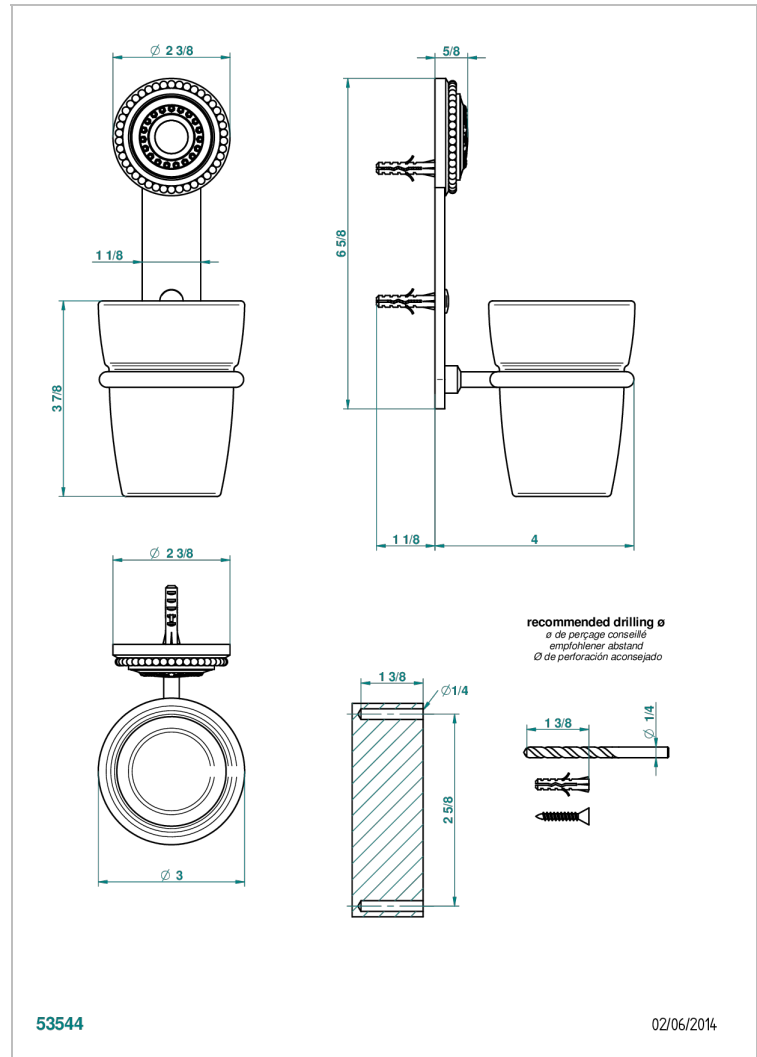

MONTE CARLO, GOLD PORCELAIN

U8B-536

Wall mounted glass tumbler and holder

THG[®]
PARIS

CHARACTERISTIC

- Monte Carlo, gold porcelain
- Wall mounted glass tumbler and holder

AVAILABLE FINITIONS

Antique nickel - H28
Black ceram - D30
Lacquered light bronze - D01
Matt chrome - C02
Matt gold - F07
Matt nickel (color finish) - C01