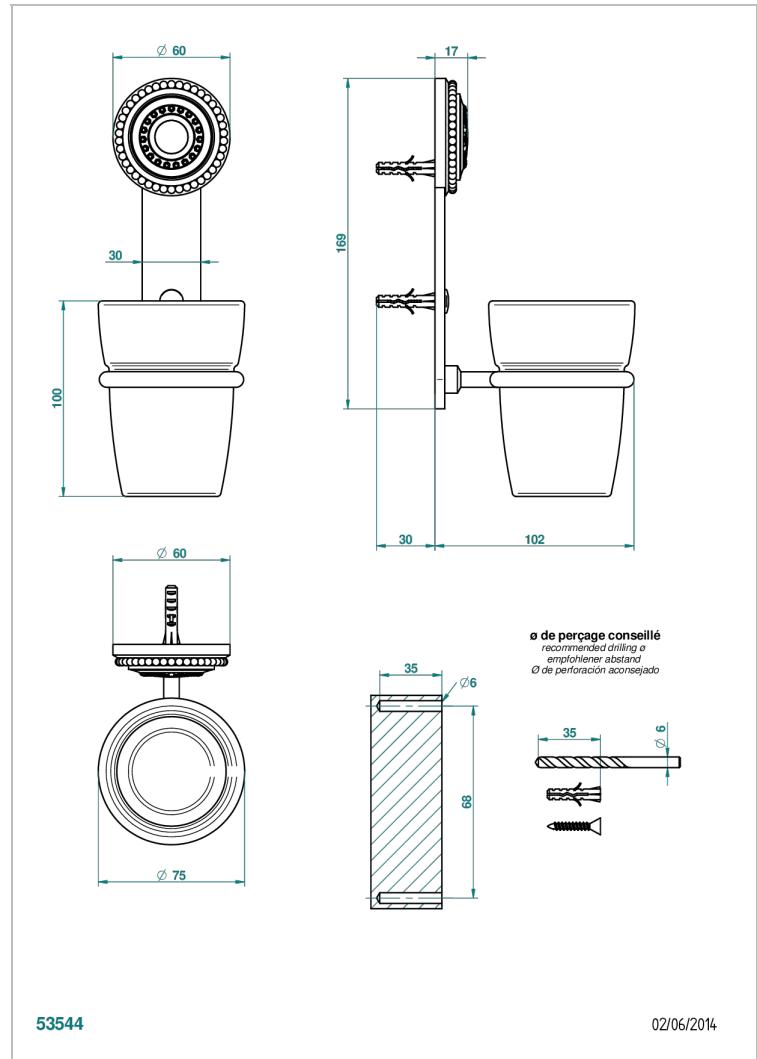

# MONTE CARLO, GOLD PORCELAIN

U8B-536

Wall mounted glass tumbler and holder

THG<sup>®</sup>  
PARIS

## CHARACTERISTIC

- Monte Carlo, gold porcelain
- Wall mounted glass tumbler and holder

Varnished matt antique red copper (color finish) - H07