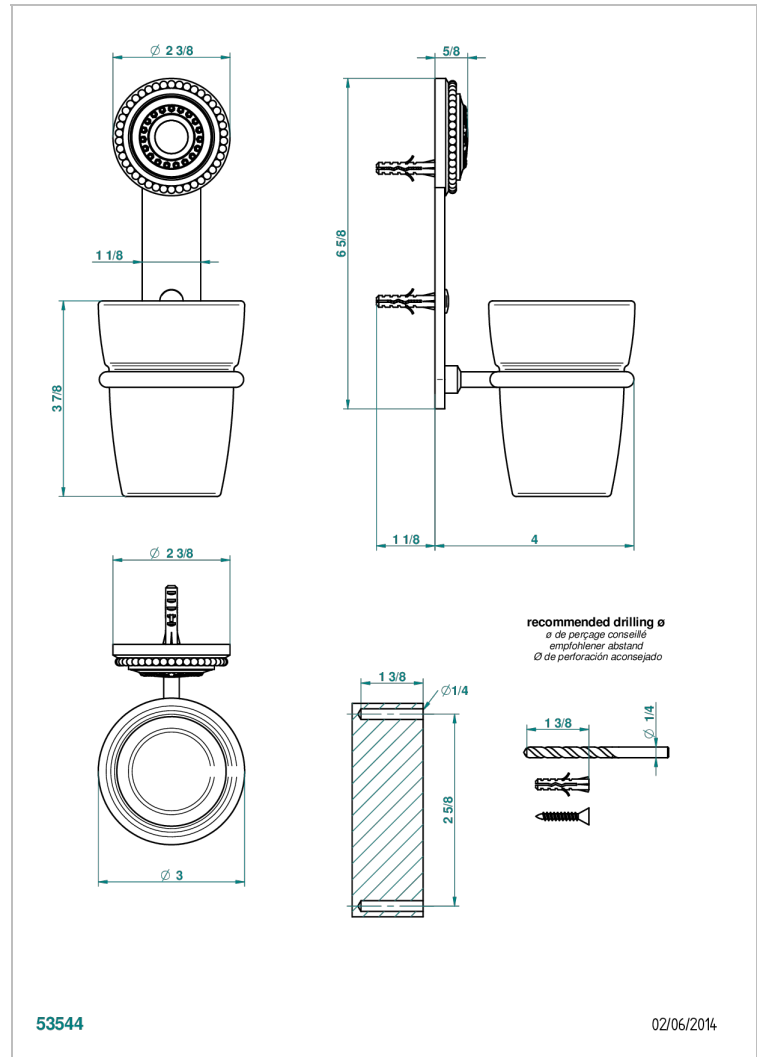

## CHARACTERISTIC

- Monte Carlo, gold porcelain
- Wall mounted glass tumbler and holder

Varnished matt antique red copper (color finish) - H07