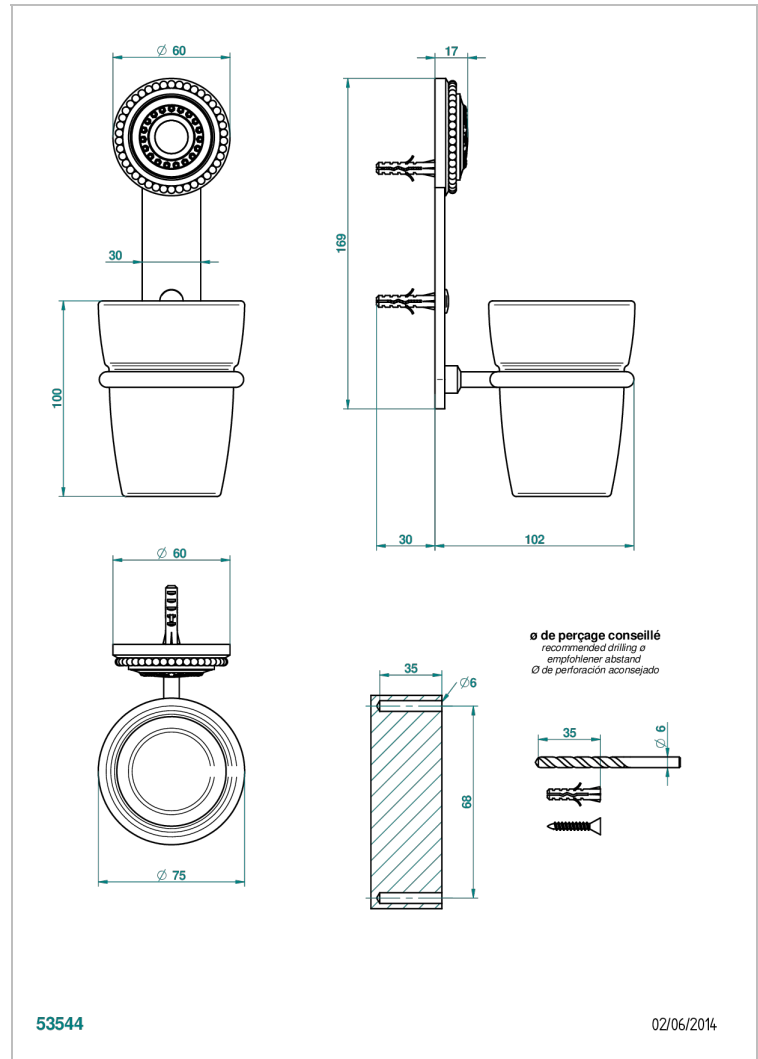

MONTE CARLO, GOLD PORCELAIN

U8B-536

Wall mounted glass tumbler and holder

THG[®]
PARIS

CHARACTERISTIC

- Monte Carlo, gold porcelain
- Wall mounted glass tumbler and holder

AVAILABLE FINITIONS

Antique nickel - H28
Black ceram - D30
Lacquered light bronze - D01
Matt chrome - C02
Matt gold - F07
Matt nickel (color finish) - C01