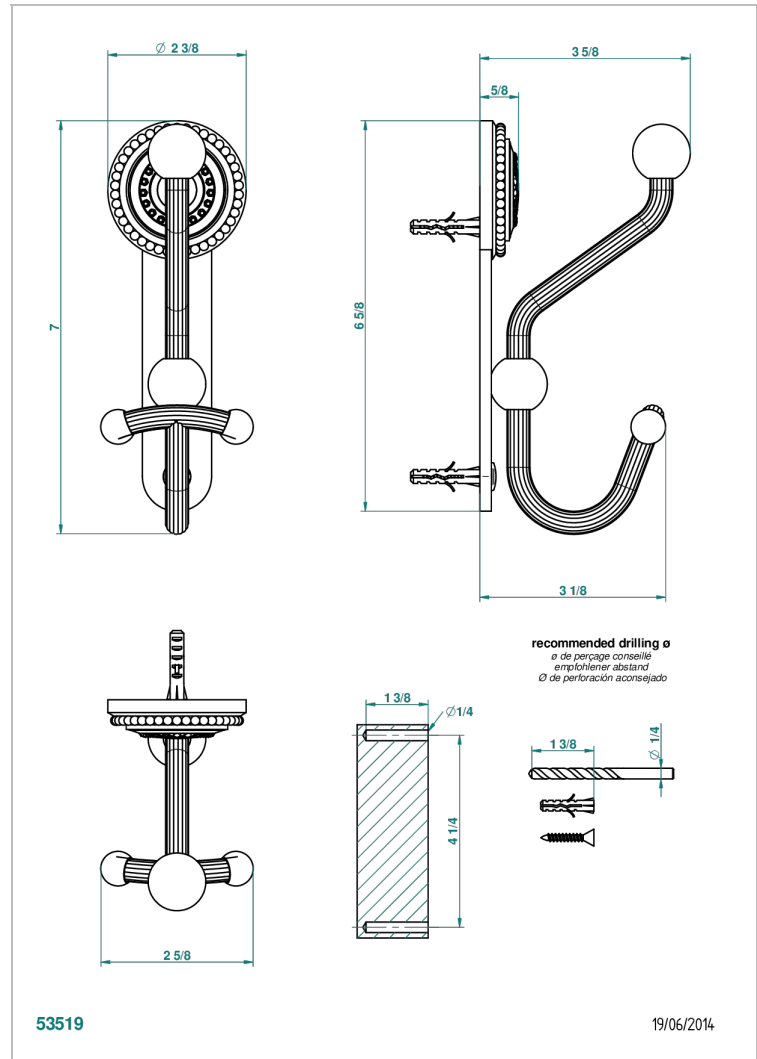

# MONTE CARLO, GOLD PORCELAIN

U8B-510A

Double robe hook

THG<sup>®</sup>  
PARIS

## CHARACTERISTIC

- Monte Carlo, gold porcelain
- Double robe hook