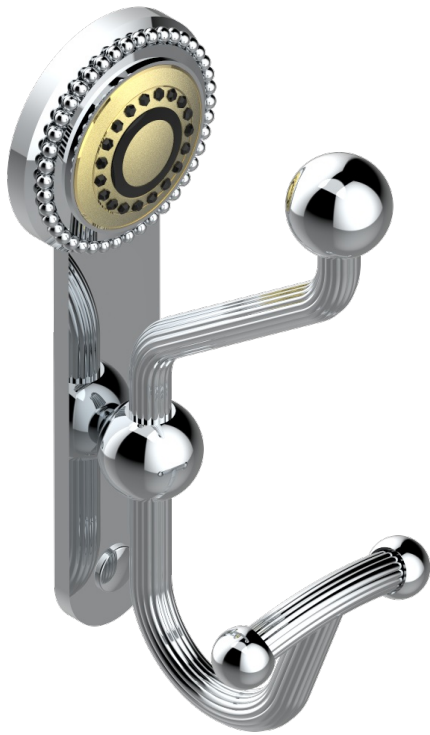

# MONTE CARLO, GOLD PORCELAIN

U8B-510A

Double robe hook

THG<sup>®</sup>  
PARIS

## CHARACTERISTIC

- Monte Carlo, gold porcelain
- Double robe hook

## AVAILABLE FINITIONS

Black ceram - D30  
Chrome polished - A02  
Chrome polished / gold polished - G02  
Copper antique matt, coated - H07  
Gold mat - F07  
Gold polished - F01

Light coated bronze - D01  
Matt chrome (American satin) - C02  
Matt nickel (American satin) - C01  
Nickel antique / Sovereign - H28  
Nickel polished - B01  
Soft gold - F30

Soft matt gold - F31