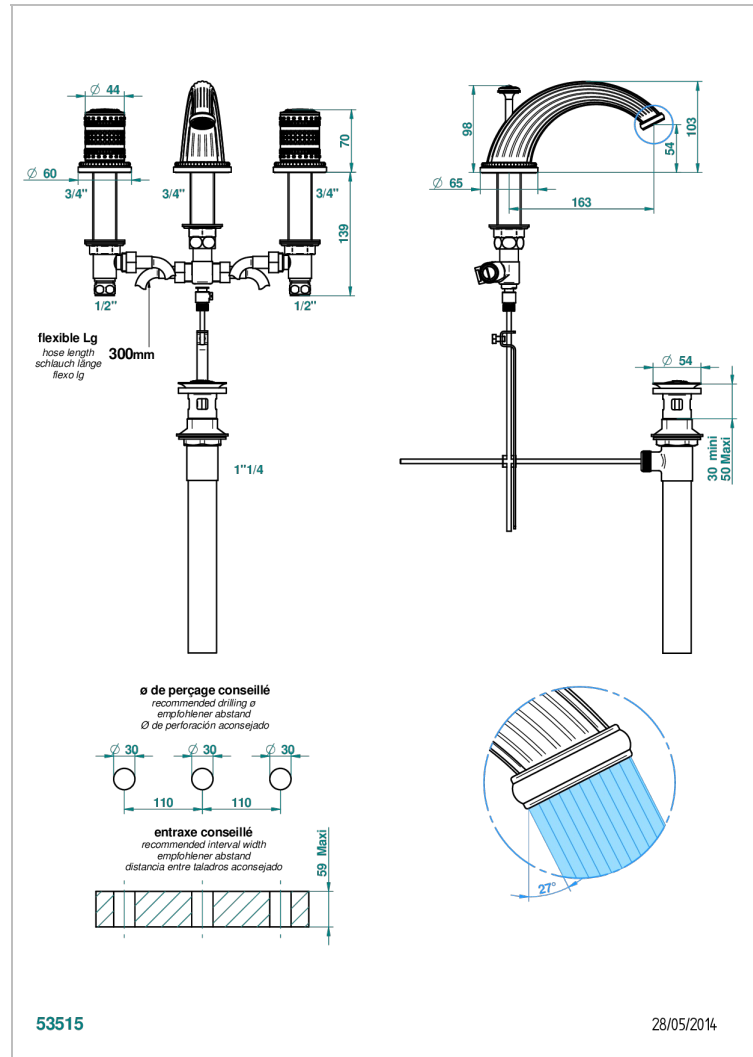

MONTE CARLO, GOLD PORCELAIN

U8B-151M/US

Widespread lavatory set with drain for 1 1/4" + countertop

THG[®]
PARIS

CHARACTERISTIC

- Monte Carlo, gold porcelain
- Widespread lavatory set with drain for 1 1/4" + countertop

TECHNICAL SPECS

- Recommandé : 3 bars (max. 5 bars) - Advised : 43,5 psi (max. 72 psi)
- 5,7 l/min à 3 bars (1.5 gpm at 43.5 psi)

AVAILABLE FINITIONS

Black ceram - D30
 Chrome polished - A02
 Chrome polished / gold polished - G02
 Copper antique matt, coated - H07
 Gold mat - F07
 Gold polished - F01