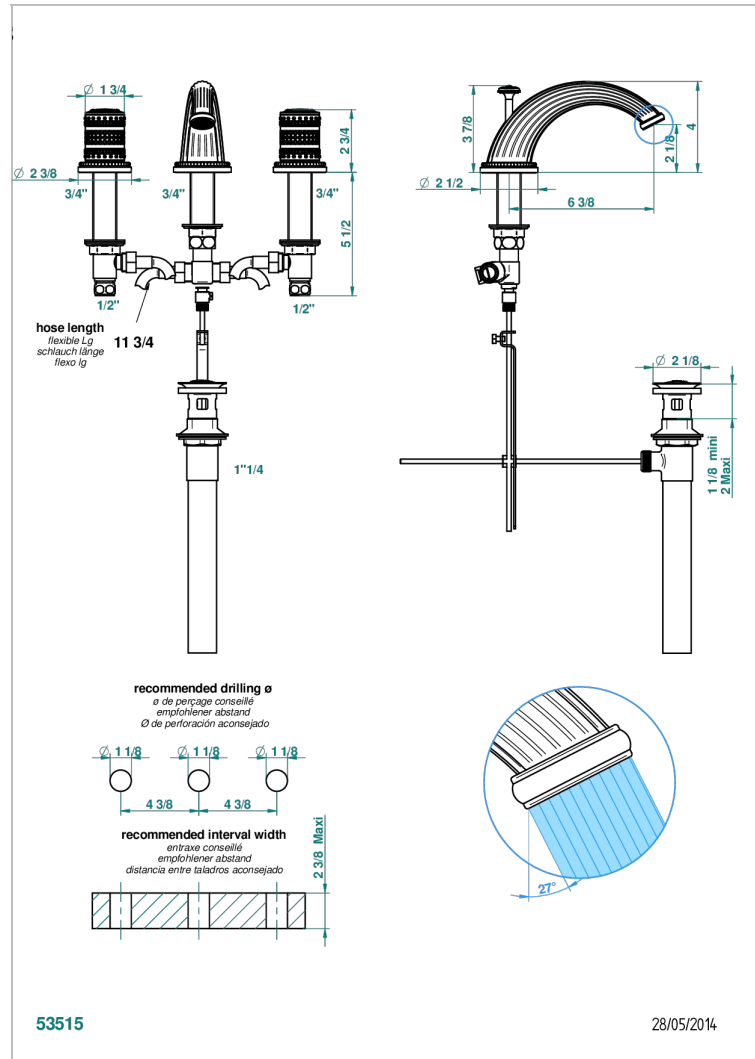

MONTE CARLO, GOLD PORCELAIN

U8B-151M/US

Widespread lavatory set with drain for 1 1/4" + countertop

CHARACTERISTIC

- Monte Carlo, gold porcelain
- Widespread lavatory set with drain for 1 1/4" + countertop

TECHNICAL SPECS

- Recommandé : 3 bars (max. 5 bars) - Advised : 43,5 psi (max. 72 psi)
- 5,7 l/min à 3 bars (1.5 gpm at 43.5 psi)

AVAILABLE FINITIONS

Black ceram - D30
 Chrome polished - A02
 Chrome polished / gold polished - G02
 Copper antique matt, coated - H07
 Gold mat - F07
 Gold polished - F01