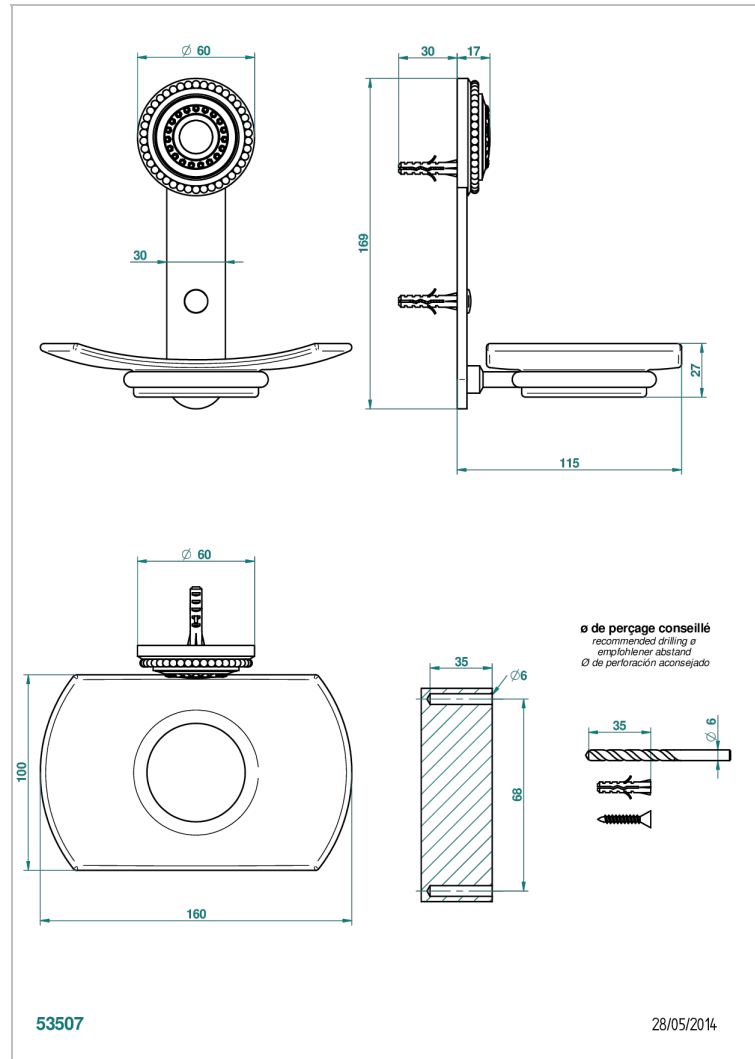

MONTE CARLO, WHITE GOLD PORCELAIN

U8C-500

Glass soap dish, wall mounted

THG[®]
PARIS

CHARACTERISTIC

- Monte Carlo, white gold porcelain
- Glass soap dish, wall mounted

AVAILABLE FINITIONS

Black ceram - D30
Chrome polished - A02
Chrome polished / gold polished - G02
Copper antique matt, coated - H07
Gold mat - F07
Gold polished - F01