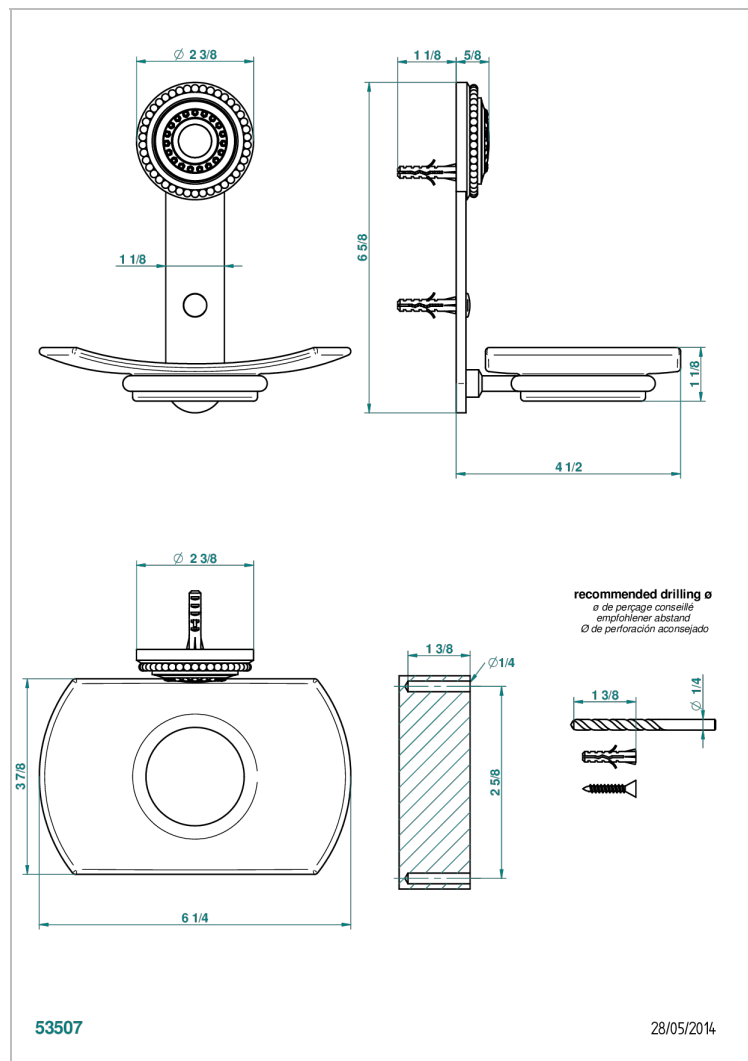

MONTE CARLO, WHITE GOLD PORCELAIN

U8C-500

Glass soap dish, wall mounted

CHARACTERISTIC

- Monte Carlo, white gold porcelain
- Glass soap dish, wall mounted

AVAILABLE FINITIONS

Black ceram - D30
Chrome polished - A02
Chrome polished / gold polished - G02
Copper antique matt, coated - H07
Gold mat - F07
Gold polished - F01