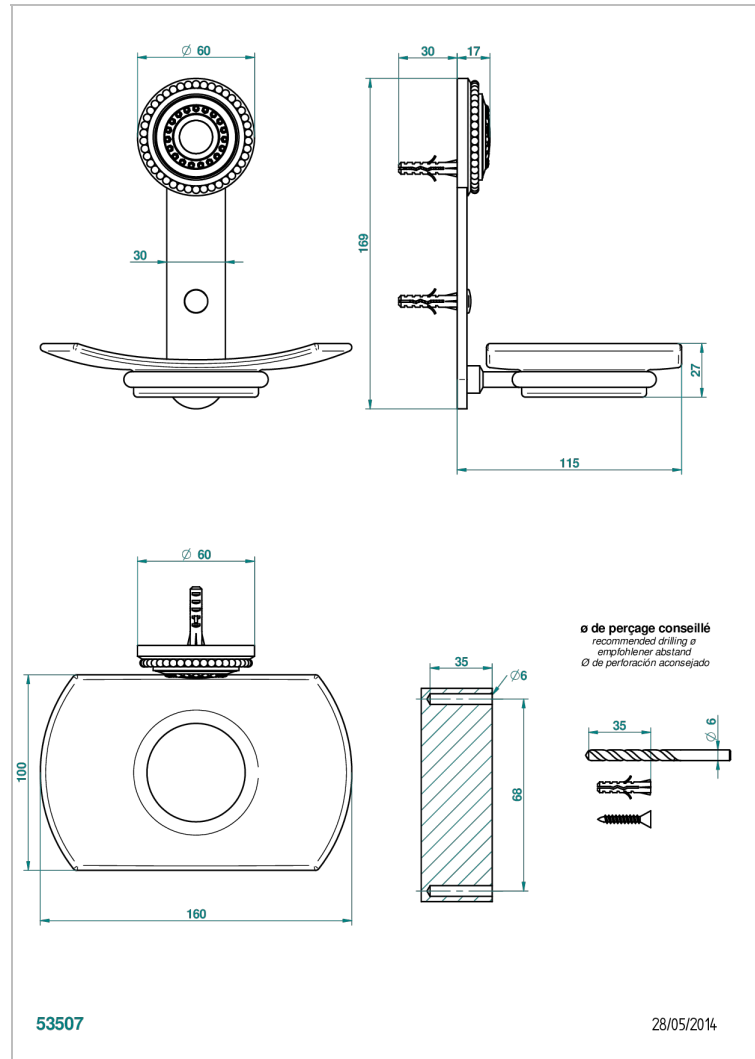

# MONTE CARLO, WHITE GOLD PORCELAIN

U8C-500

Wall mounted glass soap dish

THG<sup>®</sup>  
PARIS

## CHARACTERISTIC

- Monte Carlo, white gold porcelain
- Wall mounted glass soap dish

Varnished matt antique red copper (color finish) - H07