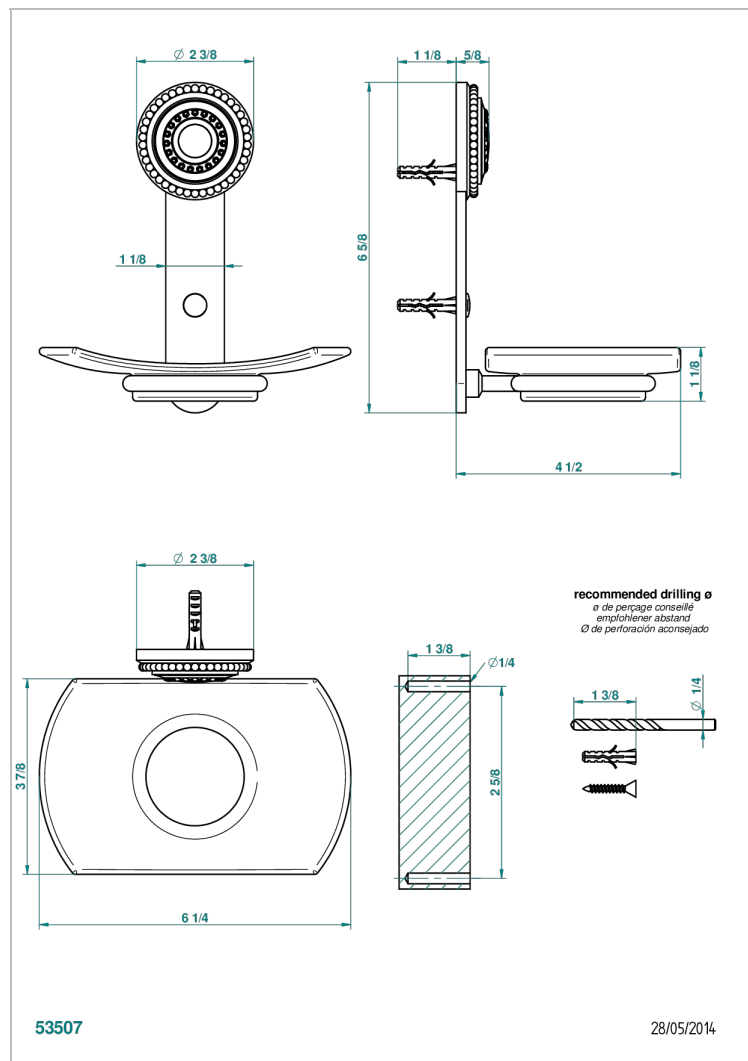

MONTE CARLO, WHITE GOLD PORCELAIN

U8C-500

Wall mounted glass soap dish

CHARACTERISTIC

- Monte Carlo, white gold porcelain
- Wall mounted glass soap dish

AVAILABLE FINITIONS

Antique nickel - H28
Black ceram - D30
Lacquered light bronze - D01
Matt chrome - C02
Matt gold - F07
Matt nickel (color finish) - C01