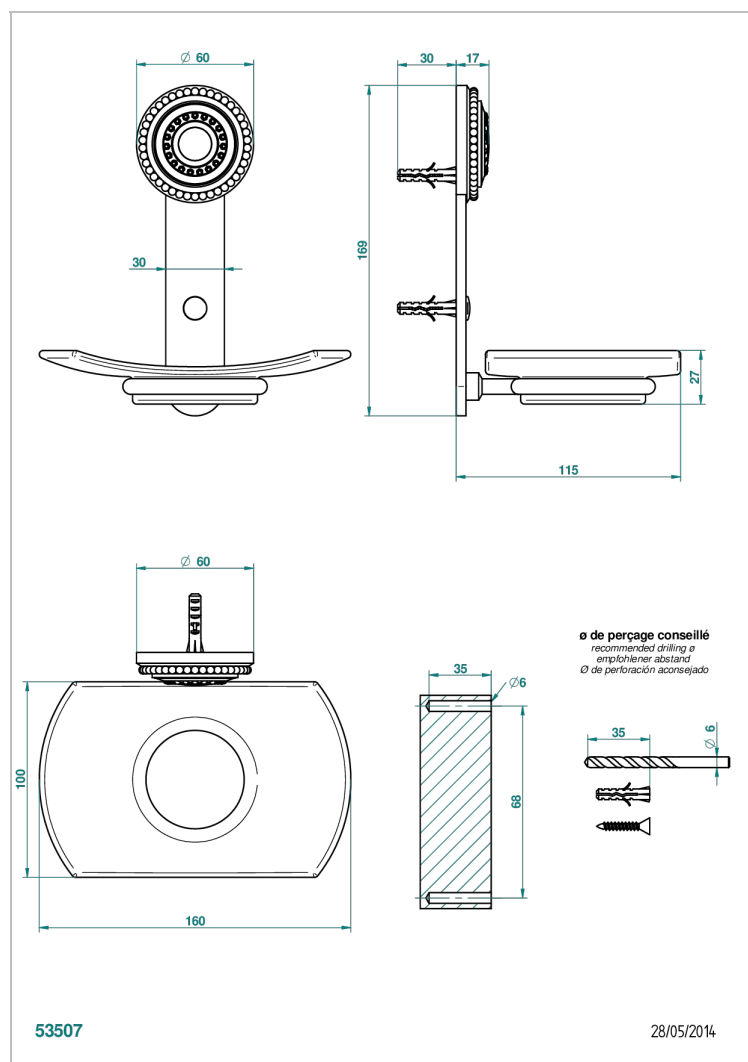

# MONTE CARLO, WHITE GOLD PORCELAIN

U8C-500

Wall mounted glass soap dish

## CHARACTERISTIC

- Monte Carlo, white gold porcelain
- Wall mounted glass soap dish

Varnished matt antique red copper (color finish) - H07