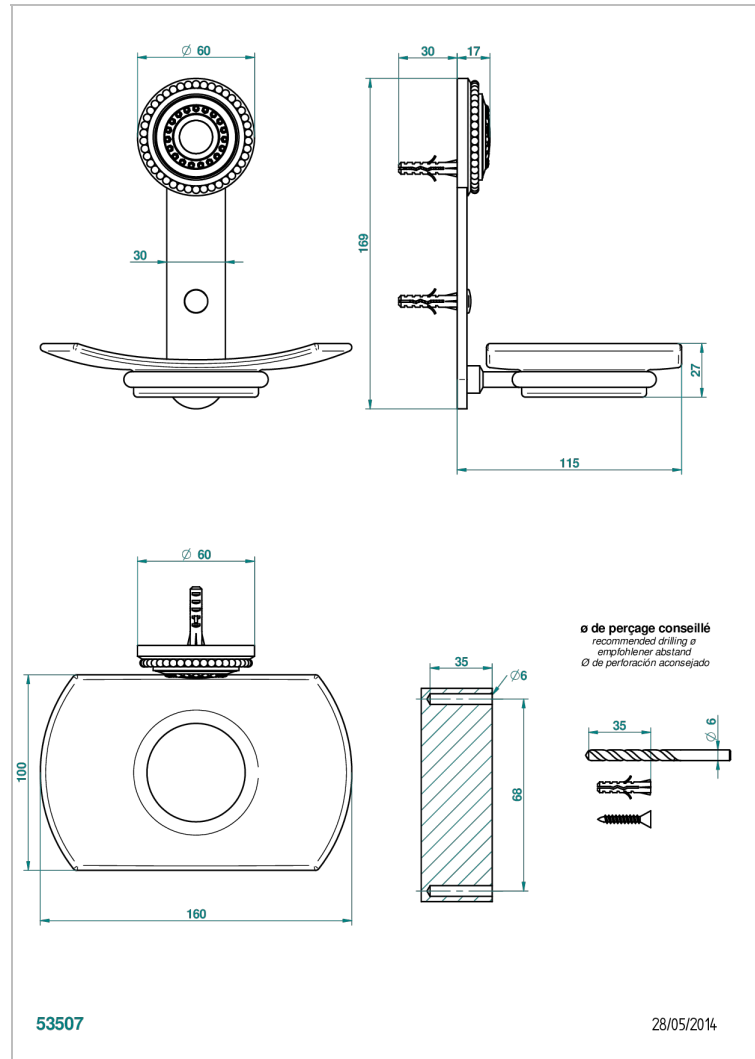

MONTE CARLO, WHITE GOLD PORCELAIN

U8C-500

Wall mounted glass soap dish

THG[®]
PARIS

CHARACTERISTIC

- Monte Carlo, white gold porcelain
- Wall mounted glass soap dish

AVAILABLE FINITIONS

Antique nickel - H28
Black ceram - D30
Lacquered light bronze - D01
Matt chrome - C02
Matt gold - F07
Matt nickel (color finish) - C01