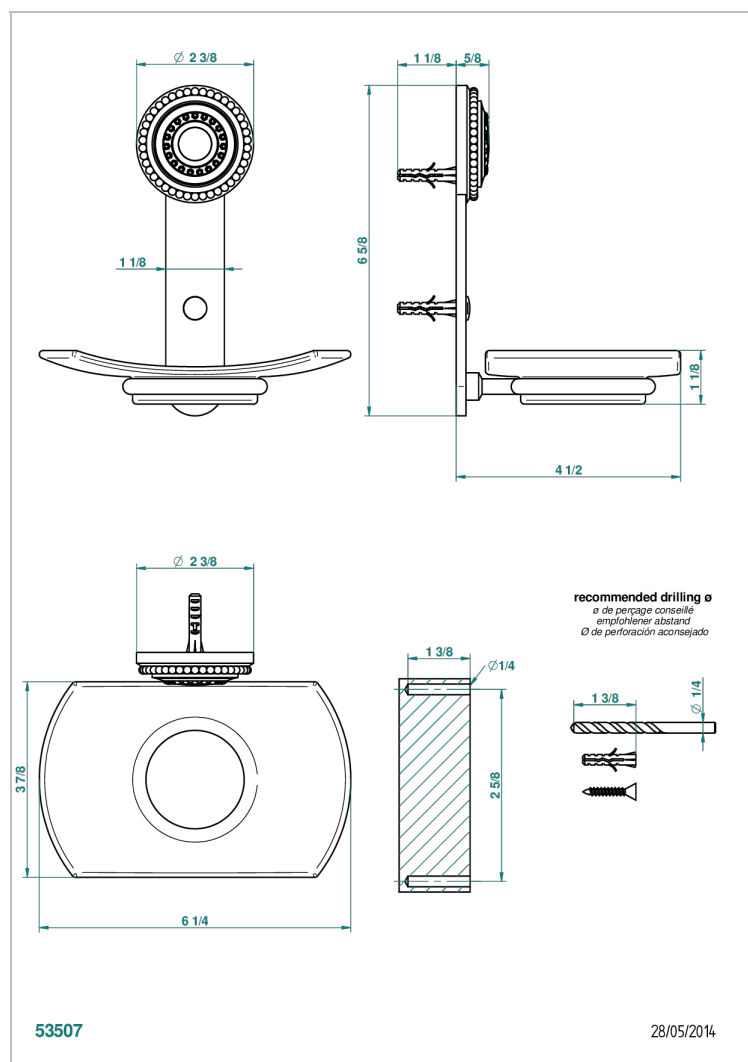

MONTE CARLO, WHITE GOLD PORCELAIN

U8C-500

Wall mounted glass soap dish

CHARACTERISTIC

- Monte Carlo, white gold porcelain
- Wall mounted glass soap dish

AVAILABLE FINITIONS

Antique nickel - H28
Black ceram - D30
Lacquered light bronze - D01
Matt chrome - C02
Matt gold - F07
Matt nickel (color finish) - C01