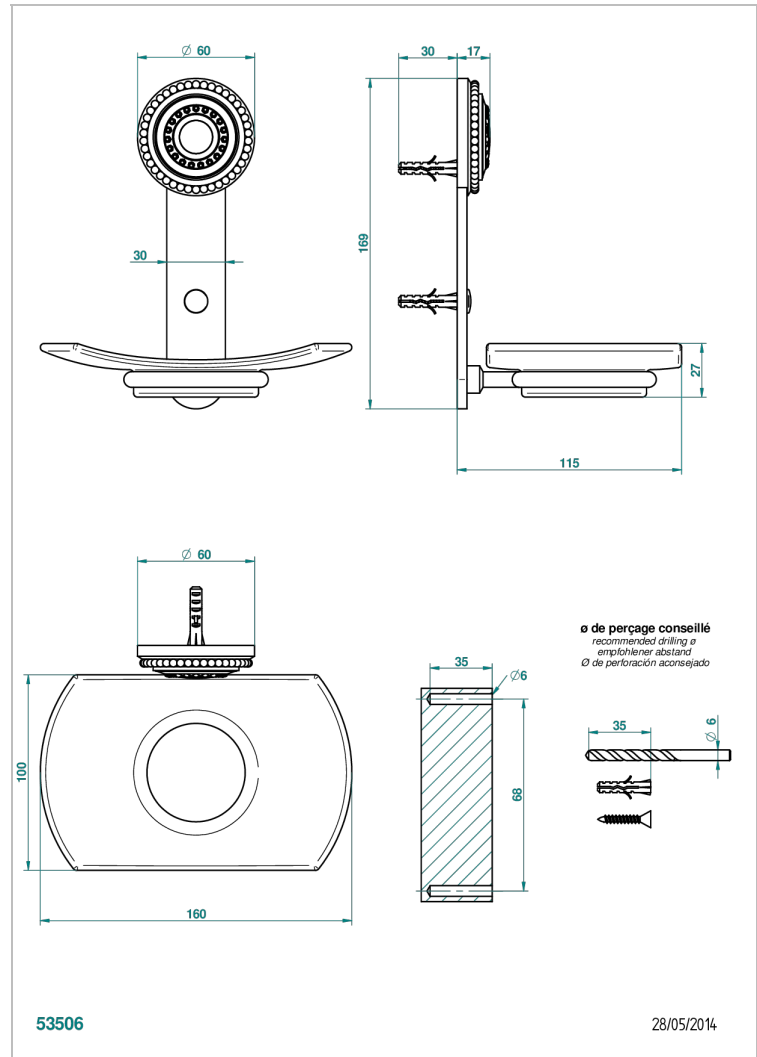

MONTE CARLO, GOLD PORCELAIN

U8B-500

Glass soap dish, wall mounted

THG[®]
PARIS

CHARACTERISTIC

- Monte Carlo, gold porcelain
- Glass soap dish, wall mounted

AVAILABLE FINITIONS

Black ceram - D30
Chrome polished - A02
Chrome polished / gold polished - G02
Copper antique matt, coated - H07
Gold mat - F07
Gold polished - F01