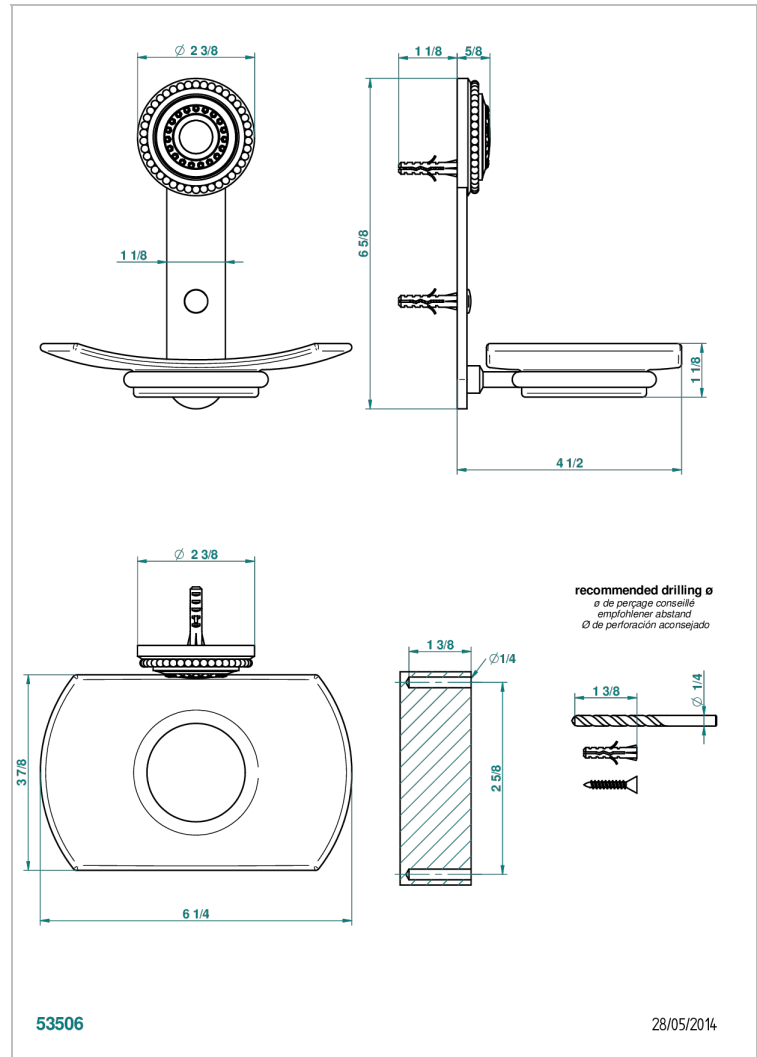

MONTE CARLO, GOLD PORCELAIN

U8B-500

Glass soap dish, wall mounted

THG[®]
PARIS

CHARACTERISTIC

- Monte Carlo, gold porcelain
- Glass soap dish, wall mounted

AVAILABLE FINITIONS

Black ceram - D30
Chrome polished - A02
Chrome polished / gold polished - G02
Copper antique matt, coated - H07
Gold mat - F07
Gold polished - F01