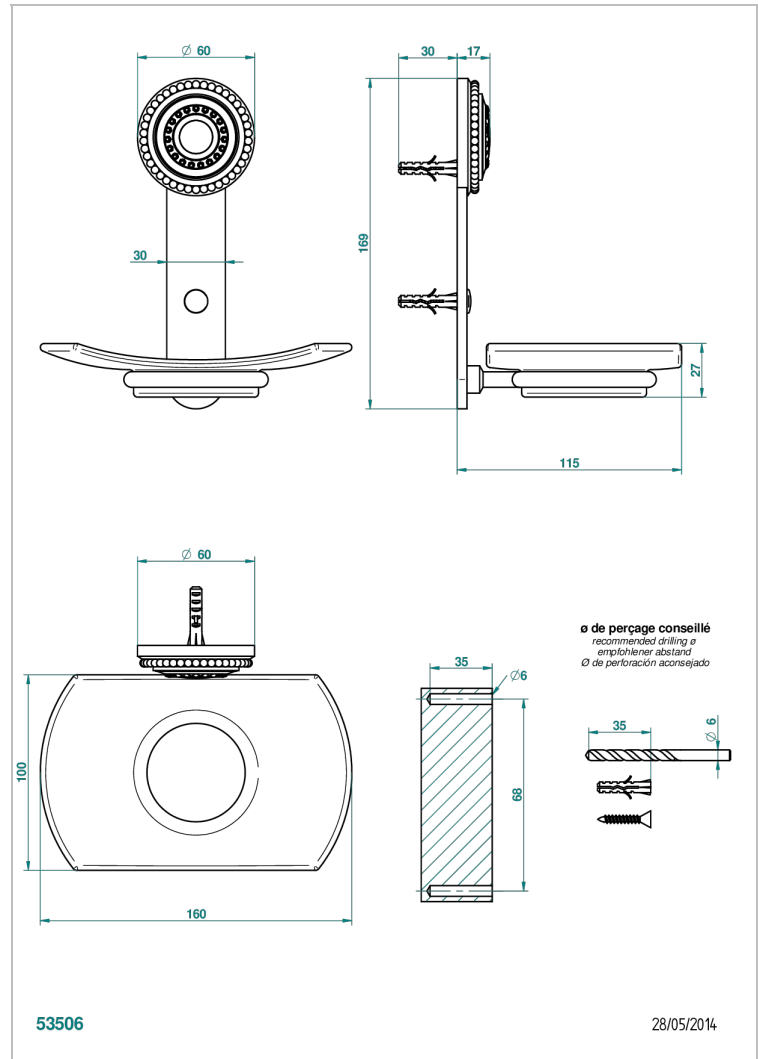

MONTE CARLO, GOLD PORCELAIN

U8B-500

Wall mounted glass soap dish

THG[®]
PARIS

CHARACTERISTIC

- Monte Carlo, gold porcelain
- Wall mounted glass soap dish

AVAILABLE FINITIONS

Antique nickel - H28
Black ceram - D30
Lacquered light bronze - D01
Matt chrome - C02
Matt gold - F07
Matt nickel (color finish) - C01